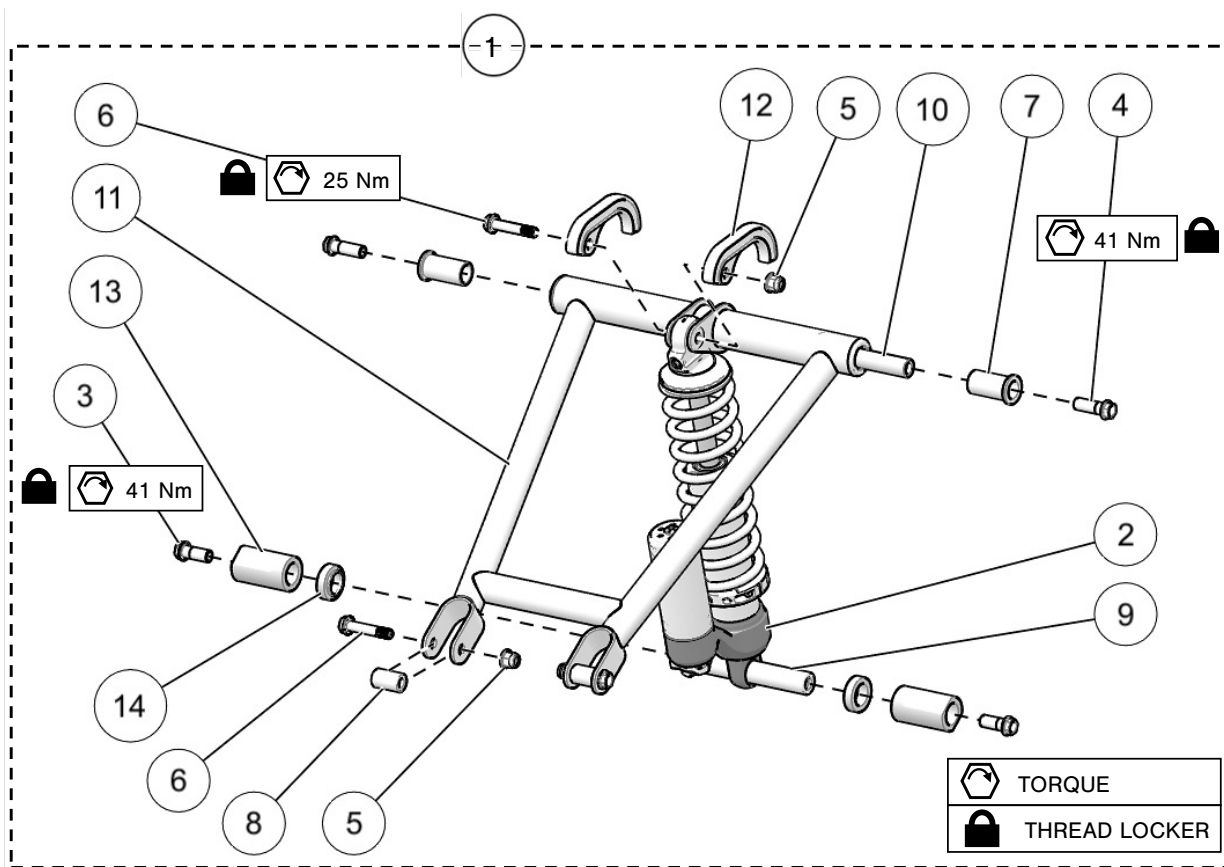

FRONT A-ARM ASSEMBLY - YETI 120SS/129SS

ITEM	PART #	DESCRIPTION	QTY
FRONT ARM ASSEMBLY - 120SS/129SS			
1	--	2023 SUSPENSION, FRONT ARM ASSEMBLY 120SS	1
2	YASU3280	SHOCK ABSORBER, FRONT - ELKA STAGE 5	1
3	YPHW1894	HFCS, M10-1.25X25MM, TI	2
4	YPHW2712	HFCS, M10-1.25X30MM, TI	2
5	YPHW3211	FNN, M8-1.25, TI	3
6	YPHW3245	HFCS, M8-1.25X43MM, TI	3
7	YPSU1369	FRONT ARM, UPPER NYLON BUSHING	2
8	YPSU1371	FRONT ARM LOWER PIN, HARD ANODIZE	2
9	YPSU2380CL	LOWER SHOCK SHAFT SS, TI	1
10	YPSU2498	SUSPENSION FRONT ARM SHAFT SS, TI, HA	1
11	YPSU3301	YETI FRONT ARM, RACING, 312MM	1
12	YPSU3315	A-ARM PROTECTOR	2
13	YPSU3417	SHOCK HEAD SPACER	2
14	YPSU3418	SHOCK HEAD SPACER, T-BUSHING	2