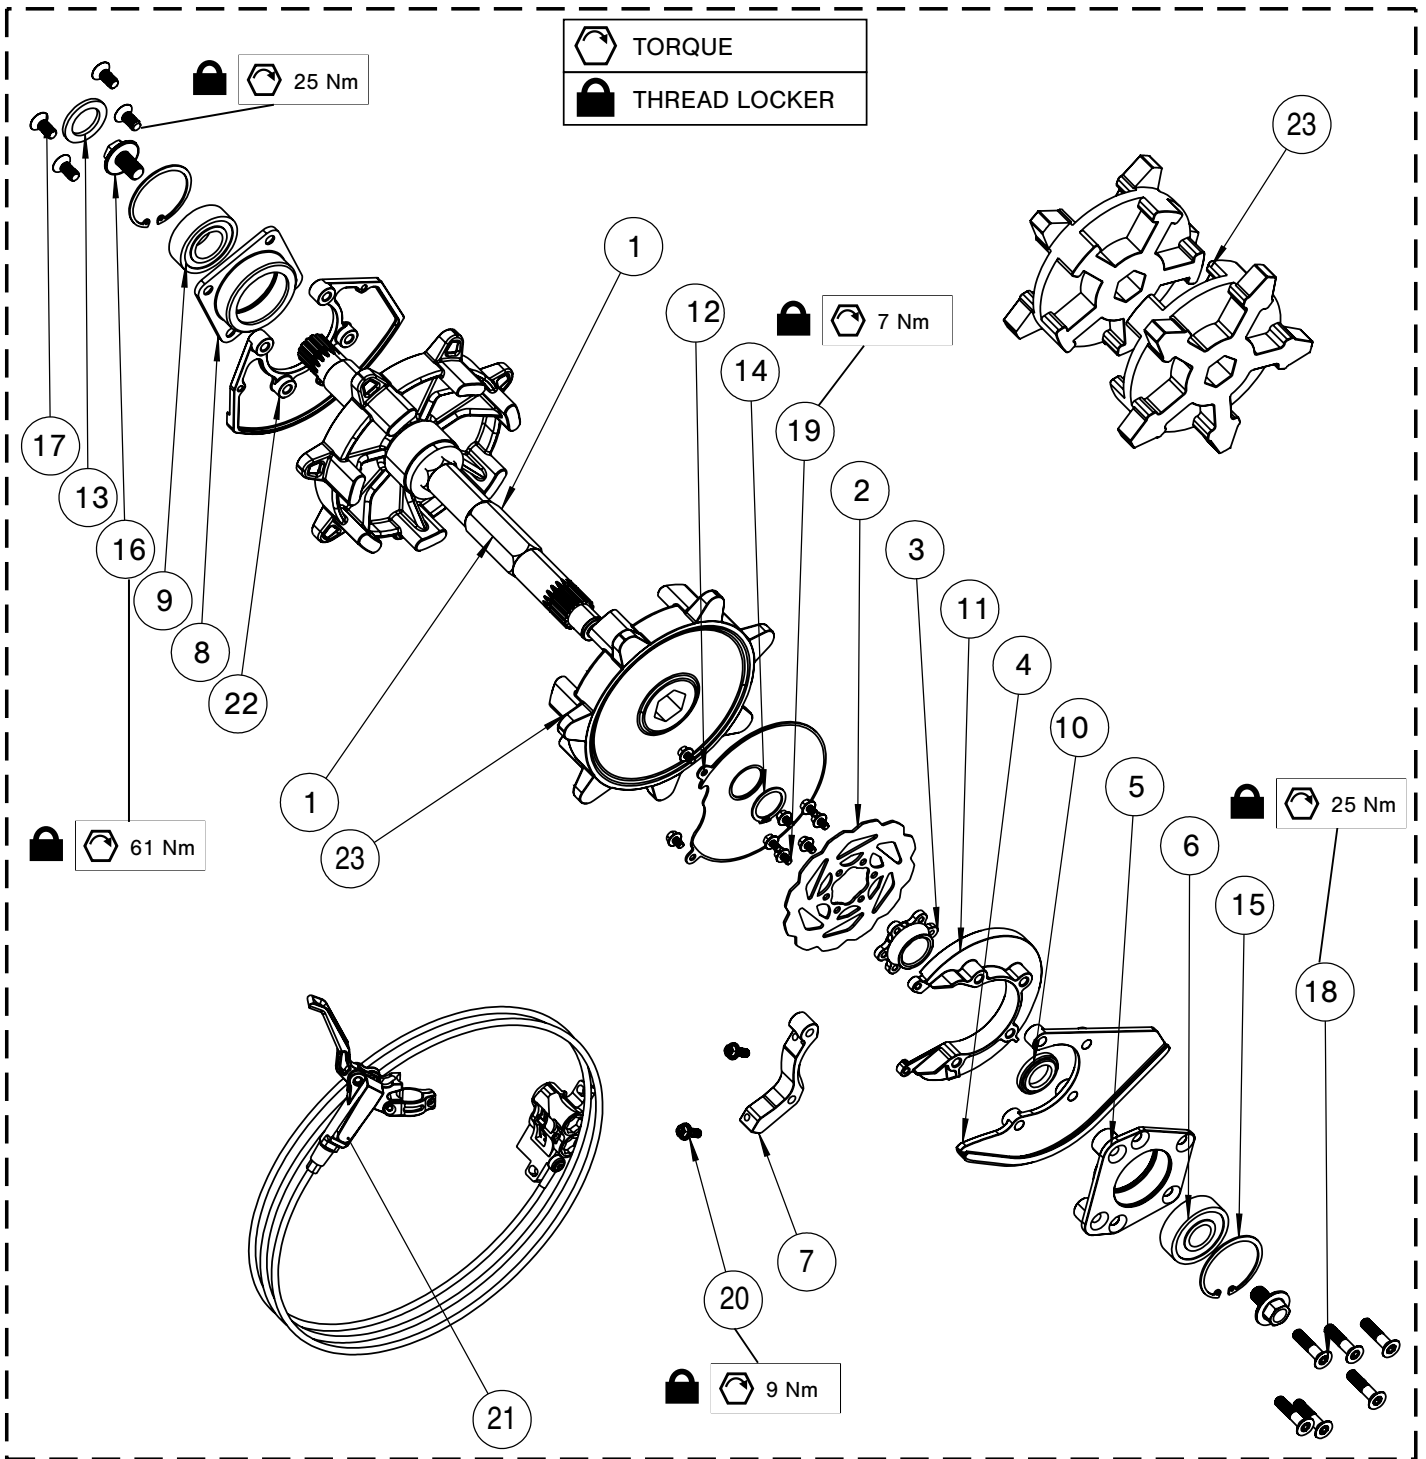

DRIVESHAFT ASSEMBLIES - LIGHTWEIGHT BRAKE

ITEM	PART #	DESCRIPTION	QTY
DRIVESHAFT ASSEMBLIES - LIGHTWEIGHT BRAKE			
1-A	YPDR3401	DRIVE SHAFT, 1 1/16" HEX, TI, WIDE	1
1-B	YPDR2318	DRIVE SHAFT, 1 1/16" HEX, TI, NARROW	1
2	YPDR4081	DISC BRAKE 120MM	1
3	YPDR4080	HUB BRAKE 120MM	1
4	YPDR3027	NUT PLATE, BRAKE - CLEAR	1
5	YPDR1040CL	BEARING HOLDER, BRAKE SIDE - CLEAR	1
6	YPDR1259	6304 BEARING	1
7	YPDR4084	ADAPTER MOUNT BRAKE CALIPER 120MM	1
8	YPDR1049BK	BEARING HOLDER, DRIVE SHAFT, LH - BLACK	1
9	YPDR1260	6205 BEARING	1
10-A	YPDR3402	BRAKE HUB SPACER, WIDE	1
10-B	YPDR3259	SPACER, BRAKE HUB, NARROW	1
11	YPDR4083	GAURD BRAKE CALIPER 120MM	1
12	YPDR4082	COVER BRAKE ROTOR 120MM	1
13	YPHW1057	W, 1.50X1.0X0.125, SS	1
14	YPHW1342	RING, EXTERNAL SNAP, 1-1/16"	1
15	YPHW1282	RING, INTERNAL SNAP, 2.00"	2
16	YPHW1034	HFCS, M12-1.25MMX20MM, TI	2
17	YPHW4018	HSFS,M8-1.25X18MM, TI, T45	4
18-A	YPHW1036	HSFS,M8-1.25X35MM,TI, T45	6
18-B	1049-08-1035	HSFS, M8-1.25MMX35MM, 10.9, ZP	6
19	YPHW4021	HFCS, M5-.8X8MM, SS	8
20	YPHW4020	HFCS, M6-1.0X16MM, TI	2
21	YADR4085	BRAKE SYSTEM ASSEMBLY 120MM	1
22	YPDR2109	NUT PLATE, DRIVE - CLEAR	1
23-A	YPDR4023	SPROCKET 5T, 3.5" PITCH, INT/EXT	2
23-B	YPDR3003	SPROCKET 7T, 2.86 PITCH, INT/EXT	2