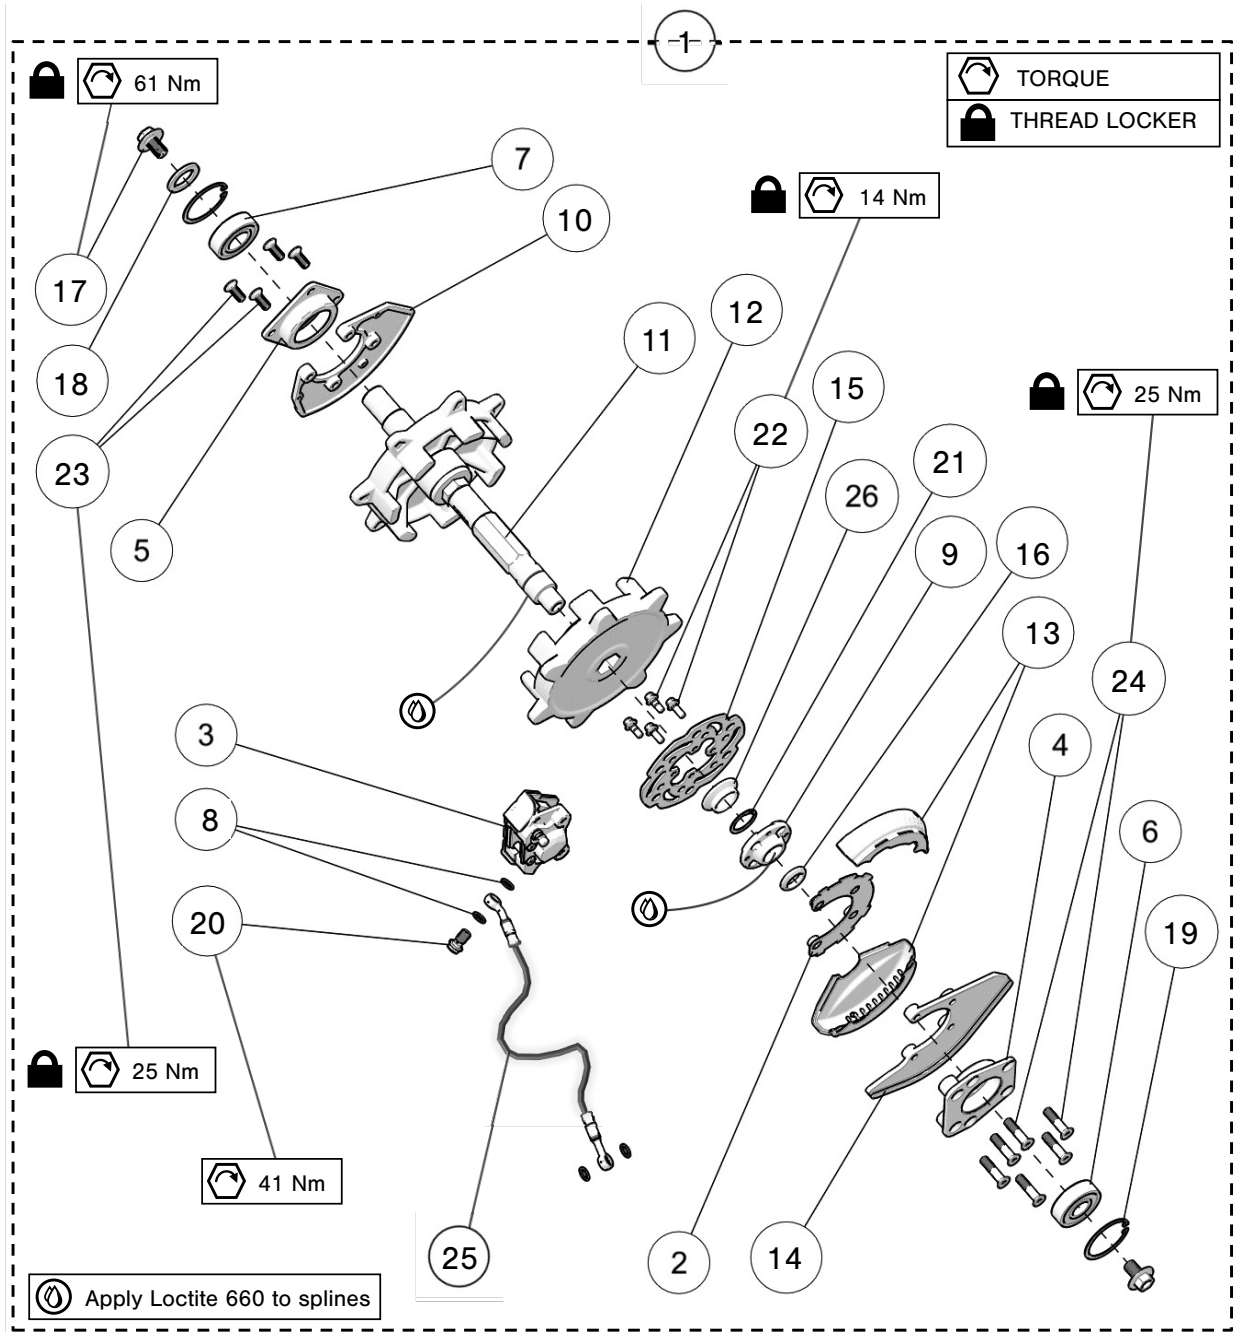

DRIVE SHAFT ASSEMBLY - YETI 120SS / 129SS

ITEM	PART #	DESCRIPTION	QTY
		DRIVE SHAFT ASSEMBLY - 120SS/129SS	
1	--	DRIVE SHAFT ASSEMBLY, 120SS/129SS	1
2	YADR3029	DISK BRAKE GUARD W/PEMS ASS'Y	1
3	YADR3201	BRAKE CALIPER ASSEMBLY	1
4	YPDR1040CL	BEARING HOLDER, BRAKE SIDE - CLEAR	1
5	YPDR1049BK	BEARING HOLDER, DRIVE SHAFT, LH - BLACK	1
6	YPDR1259	6304 BEARING	1
7	YPDR1260	6205 BEARING	1
8	YPDR1564	COPPER WASHER, BRAKE SYSTEM	4
9	YPDR1976	HUB, BRAKE ROTOR	1
10	YPDR2109CL	NUT PLATE, DRIVE - CLEAR	1
11	YPDR2318	DRIVE SHAFT, 1 1/16" HEX, NARROW, TI	1
12	YPDR3003	SPROCKET 7T, 2.86 PITCH, INT/EXT	2
13	YPDR3004	BRAKE SHIELD COVER	2
14	YPDR3027	NUT PLATE, BRAKE - CLEAR	1
15	YPDR3089	BRAKE ROTOR	1
16	YPDR3259	SPACER, BRAKE HUB - SS	1
17	YPHW1034	HFCS, M12-1.25X20MM, TI	2
18	YPHW1057	W, 1.50X1.0X0.125, SS	1
19	YPHW1282	IRR, 2.00"	2
20	YPHW1844	BANJO BOLT, M10-1.25X18MM, TI	1
21	YPHW3127	ERR, 1-1/16" (INVERTED)	1
22	1035-06-A016	HFCS, M6-1.0X16MM, 10.9, ZP, TL, IFI536	4
23	1049-08-1020	HSFS, M8-1.25X20MM, TI	4
24	1049-08-1035	HSFS, M8-1.25X35MM, TI	6
25	1086-00-9185	78" BRAKE LINE	1
26	1093-00-7025	SEAL - WHEEL UTV	1