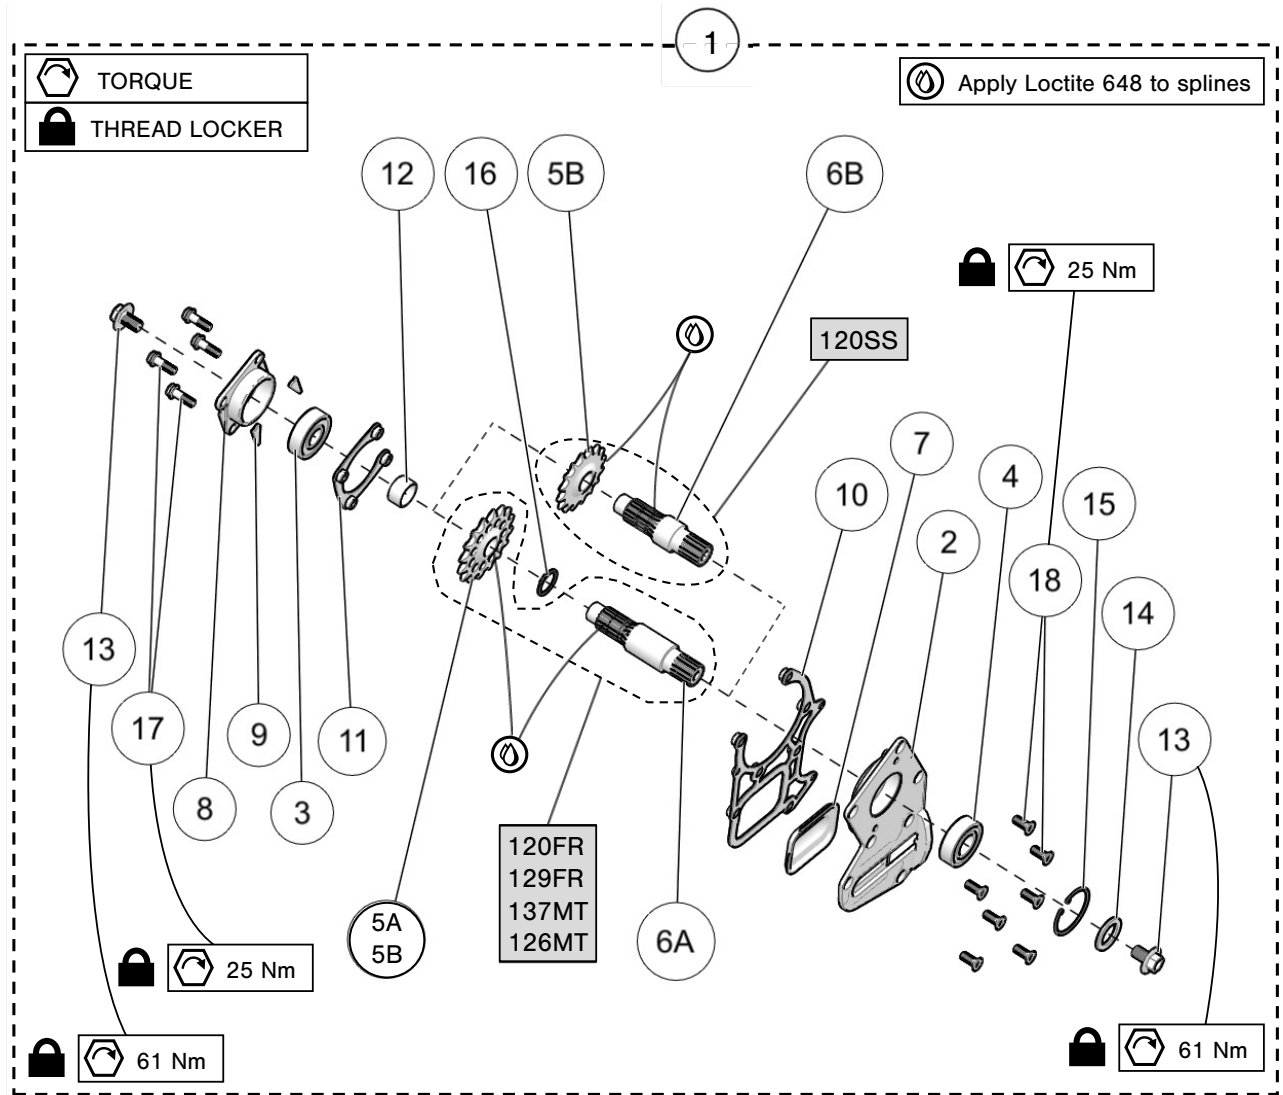

JACK SHAFT ASSEMBLY

ITEM	PART #	DESCRIPTION	QTY
YETI SNOWMX MY2024 :: JACK SHAFT ASSEMBLY			
1-A	--	JACK SHAFT ASSEMBLY, 120FR / 129FR / 137MT	1
1-B	--	JACK SHAFT ASSEMBLY, 120SS / 129SS	1
2	YPDR1051BK	BEARING HOLDER JACK SHAFT - BLACK	1
3	YPDR1259	6304 BEARING	1
4	YPDR1260	6205 BEARING	1
5-A	YPDR1724	SPROCKET, 16T, KTM SPLINE -- (120FR/129FR/137MT)	1
5-B	YPDR2402	SPROCKET, 14T, 25.2MM X 15 SPLINE -- (120SS/129SS/126MT)	1
6-A	YPDR2060	JACK SHAFT, TI	1
6-B	YPDR2362	JACK SHAFT SS, TI	1
7	YPDR2110	COVER, TENSIONER BOLT	1
8	YPDR3001	BEARING HOUSING, ADJUSTABLE	1
9	YPDR3002	ANGLE	2
10	YPDR3116	NUT PLATE, DRIVE PLATE	1
11	YPDR3117	NUT PLATE, TUNNEL PLATE LH	1
12	YPDR3405	BUSHING	1
13	YPHW1034	HFCS, M12-1.25X20MM, TI	2
14	YPHW1057	W, 1.50X1.0X0.125, SS	1
15	YPHW1282	IRR, 2.00"	1
16	YPHW1657	ERR, 1.00" (#100)	1
17	YPHW1897	HFCS, M8-1.25X25MM, TI	4
18	1049-08-1020	HSFS, M8-1.25X20MM, TI	7