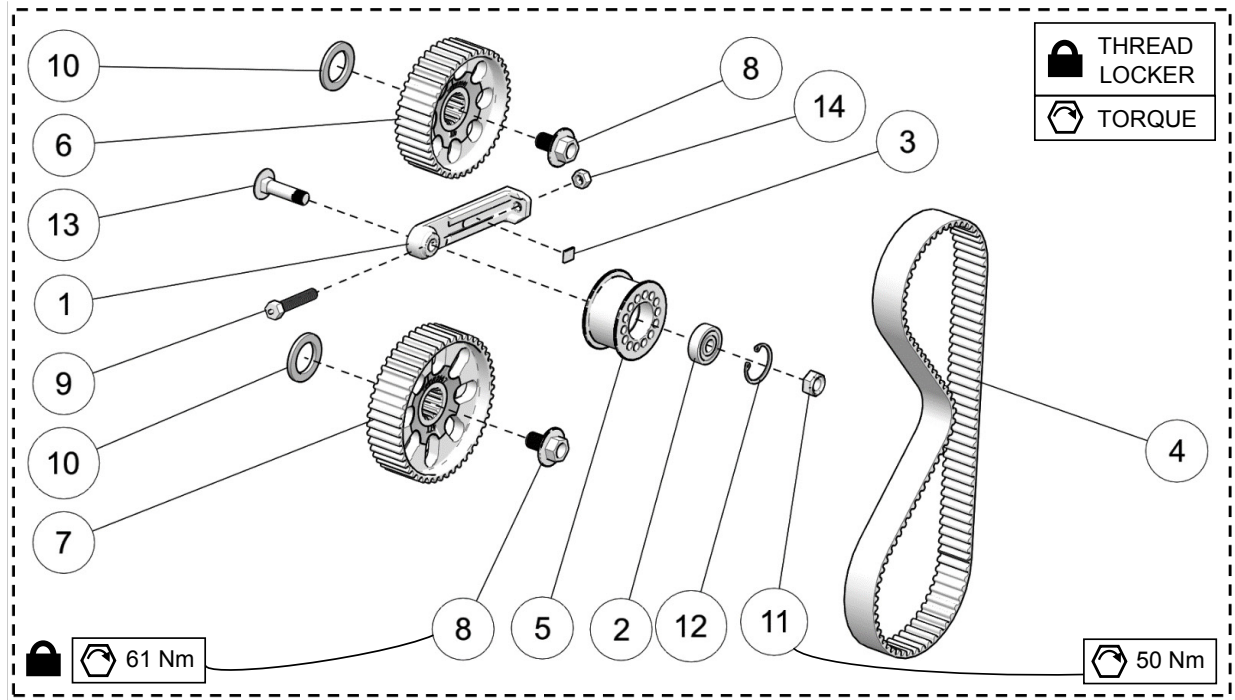

SYNCRODRIVE ASSEMBLY

ITEM	PART #	DESCRIPTION	QTY
SYNCRODRIVE ASSEMBLY			
1	YPDR1319CL	SYNCRODRIVE BELT TENSIONER - CLEAR	1
2	YPDR1566	6200 BEARING	1
3	YPDR1615	BELT DEFLECTION GAUGE	1
4	YPDR1792	BELT, MITSUBOSHI GIGA TORQUE 896MMX28MM WIDE	1
5	YPDR1838BK	IDLER WHEEL 2" FLANGED, 28MM - BLACK	1
6-A	YPDR2141BK	GEARS, SYNCRODRIVE 28MM 41T - BLACK	1
6-B	YPDR2141BL	GEARS, SYNCRODRIVE 28MM 41T - BLUE	1
6-C	YPDR2141CL	GEARS, SYNCRODRIVE 28MM 41T - CLEAR	1
6-D	YPDR2141GN	GEARS, SYNCRODRIVE 28MM 41T - GREEN	1
6-E	YPDR2141OR	GEARS, SYNCRODRIVE 28MM 41T - ORANGE	1
6-F	YPDR2141RD	GEARS, SYNCRODRIVE 28MM 41T - RED	1
7-A	YPDR2147BK	GEARS, SYNCRODRIVE 28MM 47T - BLACK	1
7-B	YPDR2147BL	GEARS, SYNCRODRIVE 28MM 47T - BLUE	1
7-C	YPDR2147CL	GEARS, SYNCRODRIVE 28MM 47T - CLEAR	1
7-D	YPDR2147GN	GEARS, SYNCRODRIVE 28MM 47T - GREEN	1
7-E	YPDR2147OR	GEARS, SYNCRODRIVE 28MM 47T - ORANGE	1
7-F	YPDR2147RD	GEARS, SYNCRODRIVE 28MM 47T - RED	1
8	YPHW1034	HFCS, M12-1.25X20MM, TI	2
9	YPHW1043	HCS, M8-1.25X45MM, TI	1
10	YPHW1057	W, 1.50X1.0X0.125, SS	2
11	YPHW1059	SLN, M10-1.25, TI	1
12	YPHW1418	IRR, 1-1/8	1
13	YPHW1591	CB, M10-1.25X45MM CARRIAGE, TI	1
14	YPHW1760	HN, M8-1.25, 8, ZP, 12MM HEAD, JIS	1