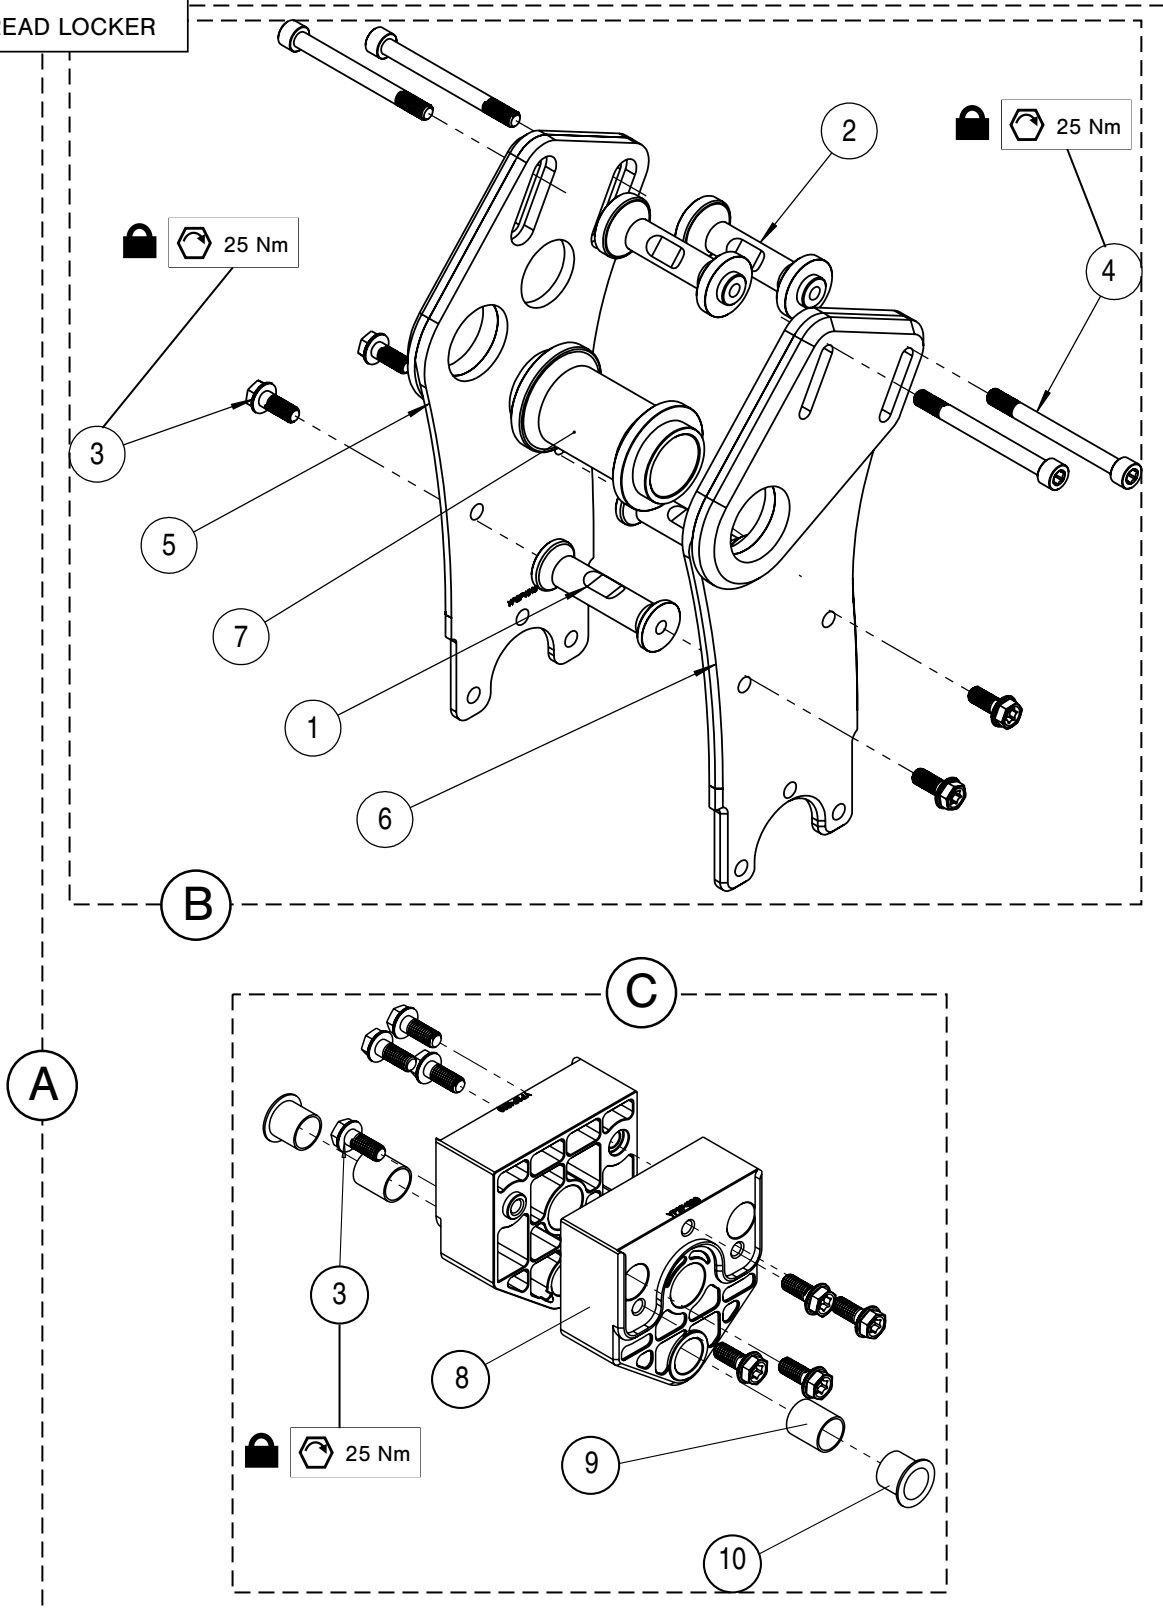

TORQUE
THREAD LOCKER

CARBON SPINDLE ASSEMBLY