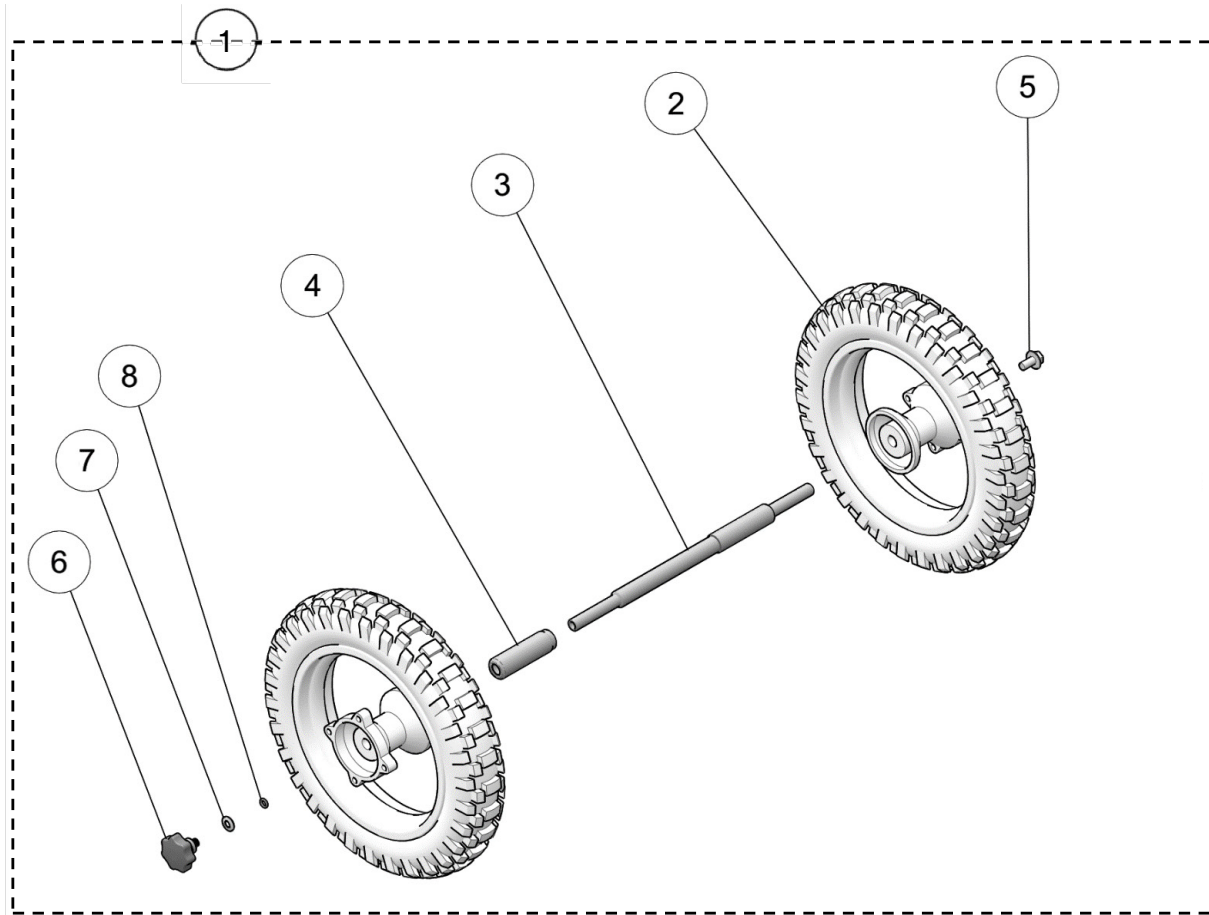

FREEWHEEL KIT

ITEM	PART #	DESCRIPTION	QTY
FREEWHEEL KIT			
1	YAAC1281	FREEWHEEL KIT COMPLETE FOR YETI	1
2	YPAC1146	WHEEL, 10 INCH	2
3	YPAC1242	FREEWHEEL AXLE, BLACK ZINC	1
4	YPAC1587	SPACER, FREEWHEEL AXLE - BLACK ZINC	1
5	YPHW1419	HFCS, M10-1.5X20MM, 10.9, ZP	1
6	YPHW1420	GRIP BOLT, M10-1.25	1
7	YPHW1651	BW, 20X10.2X1.5MM, ZP	1
8	YPHW1661	O-RING (# 011), FREEWHEEL KIT	1