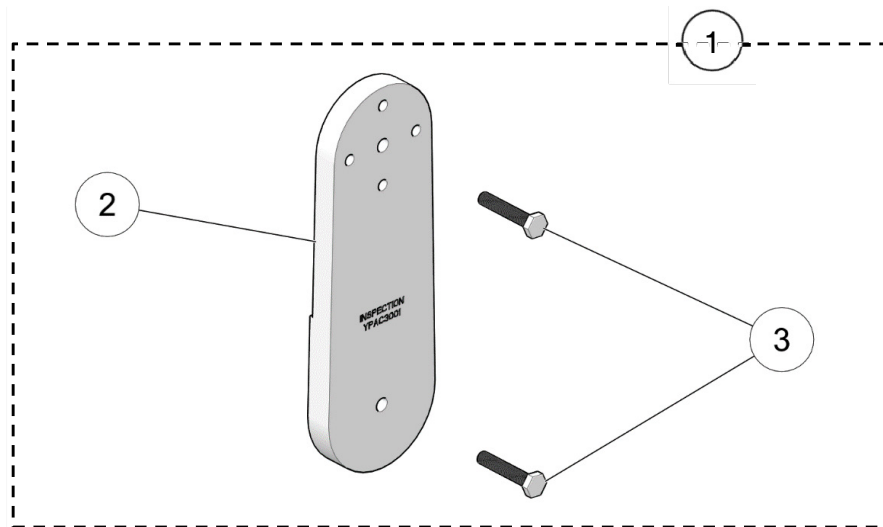

2025

TOOLING LIST

ITEM	PART #	DESCRIPTION	QTY
JACKSHAFT / BEARING TOOL KIT			
A	YAAC1946	TOOL KIT, JACK SHAFT / BEARING TOOL KIT	1
B	YAAC1785	TOOL, BEARING PULLER ASSEMBLY	1
1	YPAC1232	TOOL, PLATE SHAFT REMOVAL - CLEAR	1
2	YPAC1234	TOOL, SHAFT REMOVAL - ZINC	1
3	YPAC1850	TOOL, BEATING PULL PLATE	1
4	YPHW1570	W, 20X10X2.0MM, YZ, DIN125	1
5	YPHW2411	TRUST NEEDLE BEARING, 5/16X3/4X5/64	1
6	YPHW2415	WASHER, 0.734X0.250, ZP	1
7	YPHW2416	HCS,M5-0.8X10MM, ZP, FULL THREAD	1
8	1033-08-0100	HCS, M8-1.25X100, 8.8, ZP, DIN931	2
9	1033-08-1060	HCS, M8-1.25X60, 10.9, ZP, DIN931	3
C	YAAC1945	TOOL, SHAFT INSTALL TOOL ASSEMBLY	1
1	YPHW1936	INSTALLATION TOOL, COLLAR SCH 40	1
2	YPHW1942	HCS, M12-1.25X60MM, 8.8, ZP	1
3	YPHW1943	FW, 0.531X1.50X0.125, ZP	1
4	1073-12-3001	HN, M12-1.25, 8, ZP	1

ITEM	PART #	DESCRIPTION	QTY
INSTALLATION TOOL			
1	YAAC1986	TOOL, BIKE MOUNT INSTALLATION 2.1 - 2.2	1
2	YPAC1968	TOOL, BUSHING, BIKE MOUNT ADAPTOR	1
3	YPHW1688	HN, M8-1.25, 8, ZP	1
4	YPHW1978	FW,5/16 - M9	2
5	1033-08-0150	HCS, M8-1.25X150, 8.8, ZP, DIN933	1