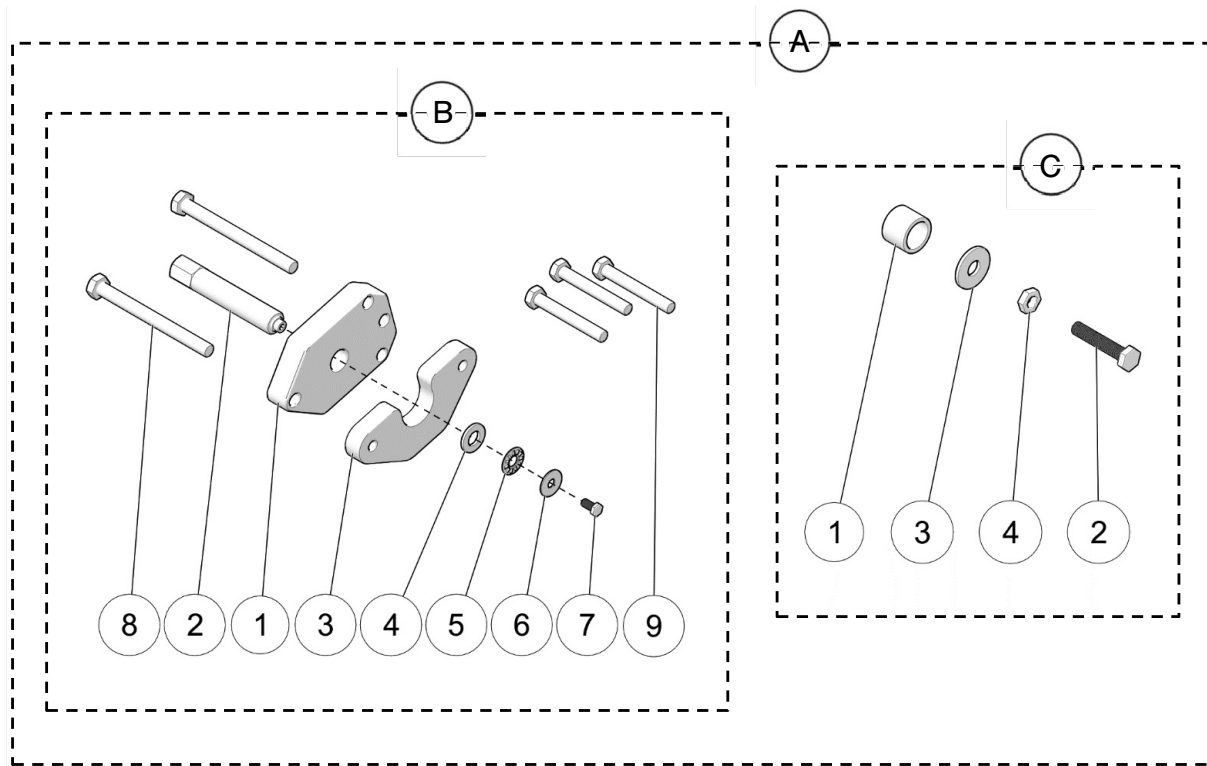

2025

TOOLING LIST

ITEM	PART #	DESCRIPTION	QTY
JACKSHAFT / BEARING TOOL KIT			
A	YAAC1946	TOOL KIT, JACK SHAFT / BEARING TOOL KIT	1
B	YAAC1785	TOOL, BEARING PULLER ASSEMBLY	1
1	YPAC1232	TOOL, PLATE SHAFT REMOVAL - CLEAR	1
2	YPAC1234	TOOL, SHAFT REMOVAL - ZINC	1
3	YPAC1850	TOOL, BEATING PULL PLATE	1
4	YPHW1570	W, 20X10X2.0MM, YZ, DIN125	1
5	YPHW2411	TRUST NEEDLE BEARING, 5/16X3/4X5/64	1
6	YPHW2415	WASHER, 0.734X0.250, ZP	1
7	YPHW2416	HCS,M5-0.8X10MM, ZP, FULL THREAD	1
8	1033-08-0100	HCS, M8-1.25X100, 8.8, ZP, DIN931	2
9	1033-08-1060	HCS, M8-1.25X60, 10.9, ZP, DIN931	3
C	YAAC1945	TOOL, SHAFT INSTALL TOOL ASSEMBLY	1
1	YPHW1936	INSTALLATION TOOL, COLLAR SCH 40	1
2	YPHW1942	HCS, M12-1.25X60MM, 8.8, ZP	1
3	YPHW1943	FW, 0.531X1.50X0.125, ZP	1
4	1073-12-3001	HN, M12-1.25, 8, ZP	1

ITEM	PART #	DESCRIPTION	QTY
INSTALLATION TOOL			
1	YAAC1986	TOOL, BIKE MOUNT INSTALLATION 2.1 - 2.2	1
2	YPAC1968	TOOL, BUSHING, BIKE MOUNT ADAPTOR	1
3	YPHW1688	HN, M8-1.25, 8, ZP	1
4	YPHW1978	FW,5/16 - M9	2
5	1033-08-0150	HCS, M8-1.25X150, 8.8, ZP, DIN933	1

 TORQUE
 THREAD LOCKER

CARBON SPINDLE ASSEMBLY

ITEM	PART #	DESCRIPTION	QTY
		CARBON SPINDLE ASSEMBLY	
A	YASP4004	CARBON SPINDLE ASSEMBLY - HALF BLOCKS INCL.	1
B	YASP4011	CARBON SPINDLE ASSEMBLY	1
C	YASP4032	SPINDLE HALF BLOCK 2.0 ASSEMBLY	1
1	YPSP4006	SPACER, LOWER SPINDLE	2
2	YPSP1028	SPINDLE FORK CLAMP SPACER 190MM	2
3	YPHW1001	BOLT, M8-1.25 X 20mm, FLANGE HEAD 12mm HEX DRIVE, T45 TI	12
4	YPHW4012	BOLT, M8-1.25 X 85mm, SOCKET HEAD T45 DRIVE, TI	4
5	YPSP4010	SPINDLE BLADE ASSY RH 171x29	1
6	YPSP4009	SPINDLE BLADE ASSY LH 171x29	1
7	YPSP4005	SPACER, CENTER AXLE SPINDLE	1
8	YPSP4030	SPINDLE HALF BLOCK 2.0	2
9	YPHW1611	Plain bearing, Iglide, 18x16x17	2
10	YPSP2511	BEARING, Q2 SLEEVE	2