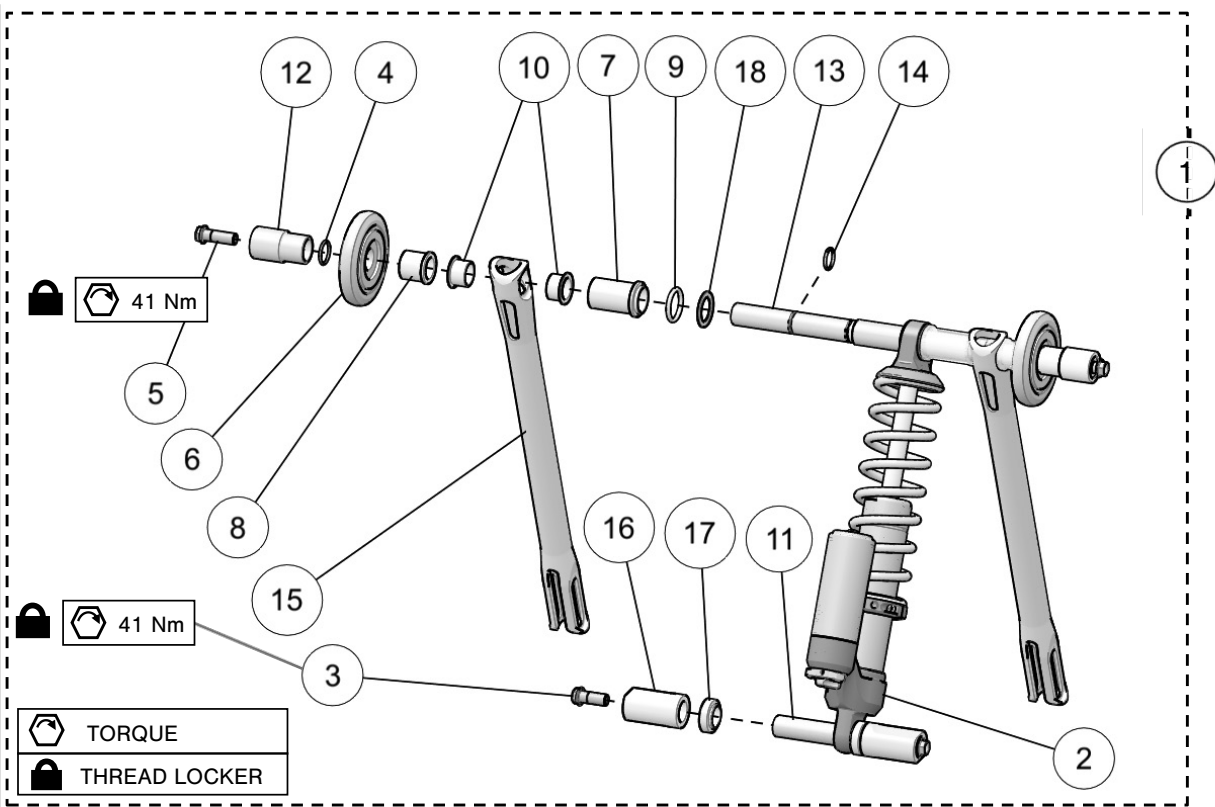

REAR A-ARM ASSEMBLY - YETI 120FR / 126MT / 129FR / 137MT

ITEM	PART #	DESCRIPTION	QTY
		REAR ARM ASSEMBLY - 120FR / 126 / 129FR / 137MT	
1	--	SUSPENSION, REAR ARM ASSY, 120FR / 126MT / 129FR /137MT	1
2-A	YASU3291	SHOCK ABSORBER, REAR - ELKA STAGE 5	1
2-B	YASU3351	SHOCK ABSORBER, REAR - ELKA STAGE 3	1
3	YPHW1894	HFCS, M10-1.25X25MM, TI	2
4	YPHW1987	O-RING (#018)	2
5	YPHW2712	HFCS, M10-1.25X30MM, TI	2
6	YPSU1217	WHEEL 3.350"	2
7	YPSU1381	REAR SHAFT INNER PLASTIC SHOCK SPACERS	2
8	YPSU1382	REAR SHAFT MIDDLE PLASTIC SPACER	2
9	YPSU1384	UPPER SHAFT, INNER O-RING SEAL	2
10	YPSU1387	REACTOR NYLON BUSHING, UPPER SHAFT	4
11	YPSU2380CL	LOWER SHOCK SHAFT SS, TI	1
12	YPSU3152	BUSHING, SUSPENSION, SHORT	2
13	YPSU3154	UPPER REAR SHAFT, X-MODEL	1
14	YPSU3156	O-RING 1/16, 9/16 ID, 11/16 OD	2
15	YPSU3268	REACTOR ARM, ALUMINUM	2
16	YPSU3417	SHOCK HEAD SPACER	2
17	YPSU3418	SHOCK HEAD SPACER, T-BUSHING	2
18	YPSU3917	PLASTIC SPACER	2