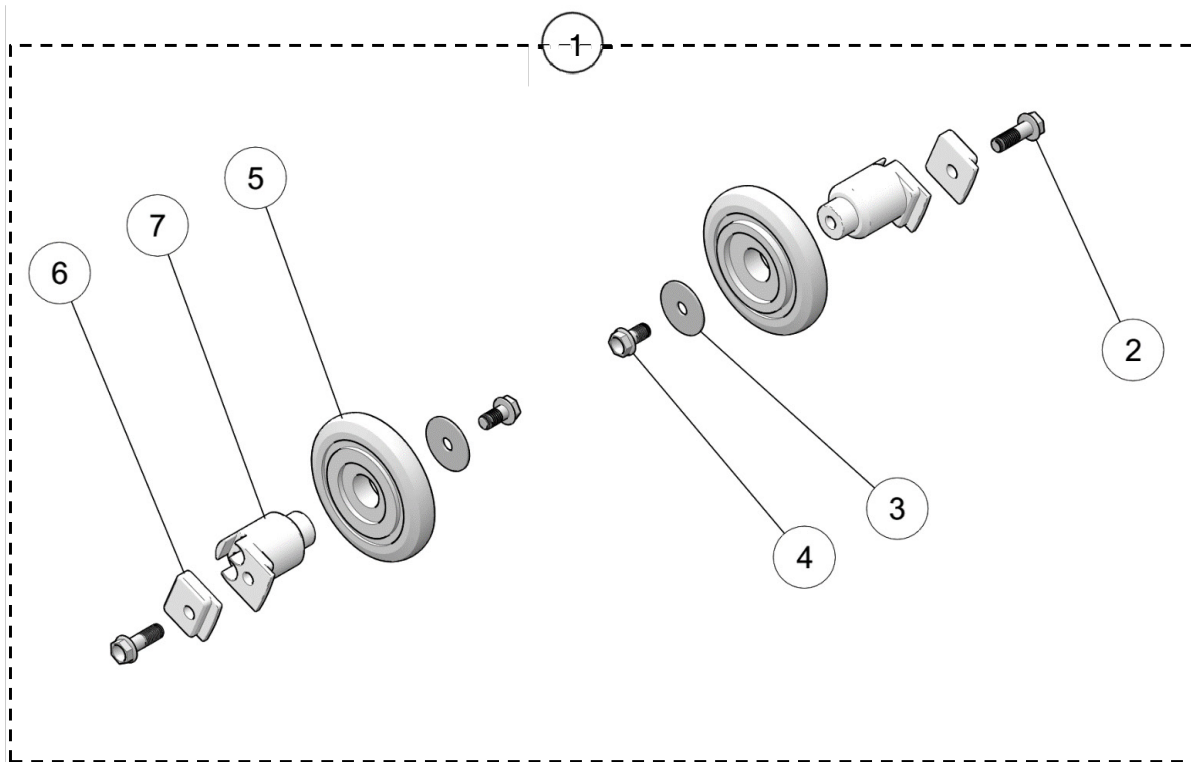

BOGIE WHEEL KIT

ITEM	PART #	DESCRIPTION	QTY
BOGIE WHEEL KIT			
1	YAAC1859	BOGIE WHEEL KIT (PAIR)	1
2	YPHW1897	HFCS, M8-1.25X25MM, TI	2
3	YPHW2153	W, 1.25X7.94X0.062, ZP	2
4	YPHW2628	HFCS, M8-1.25X16MM, TI	2
5	YPSU1217	WHEEL 3.350"	2
6	YPSU1729	MOUNT 3.375" RAIL WHEEL	2
7	YPSU1857	MOUNT 3.375" RAIL WHEEL	2