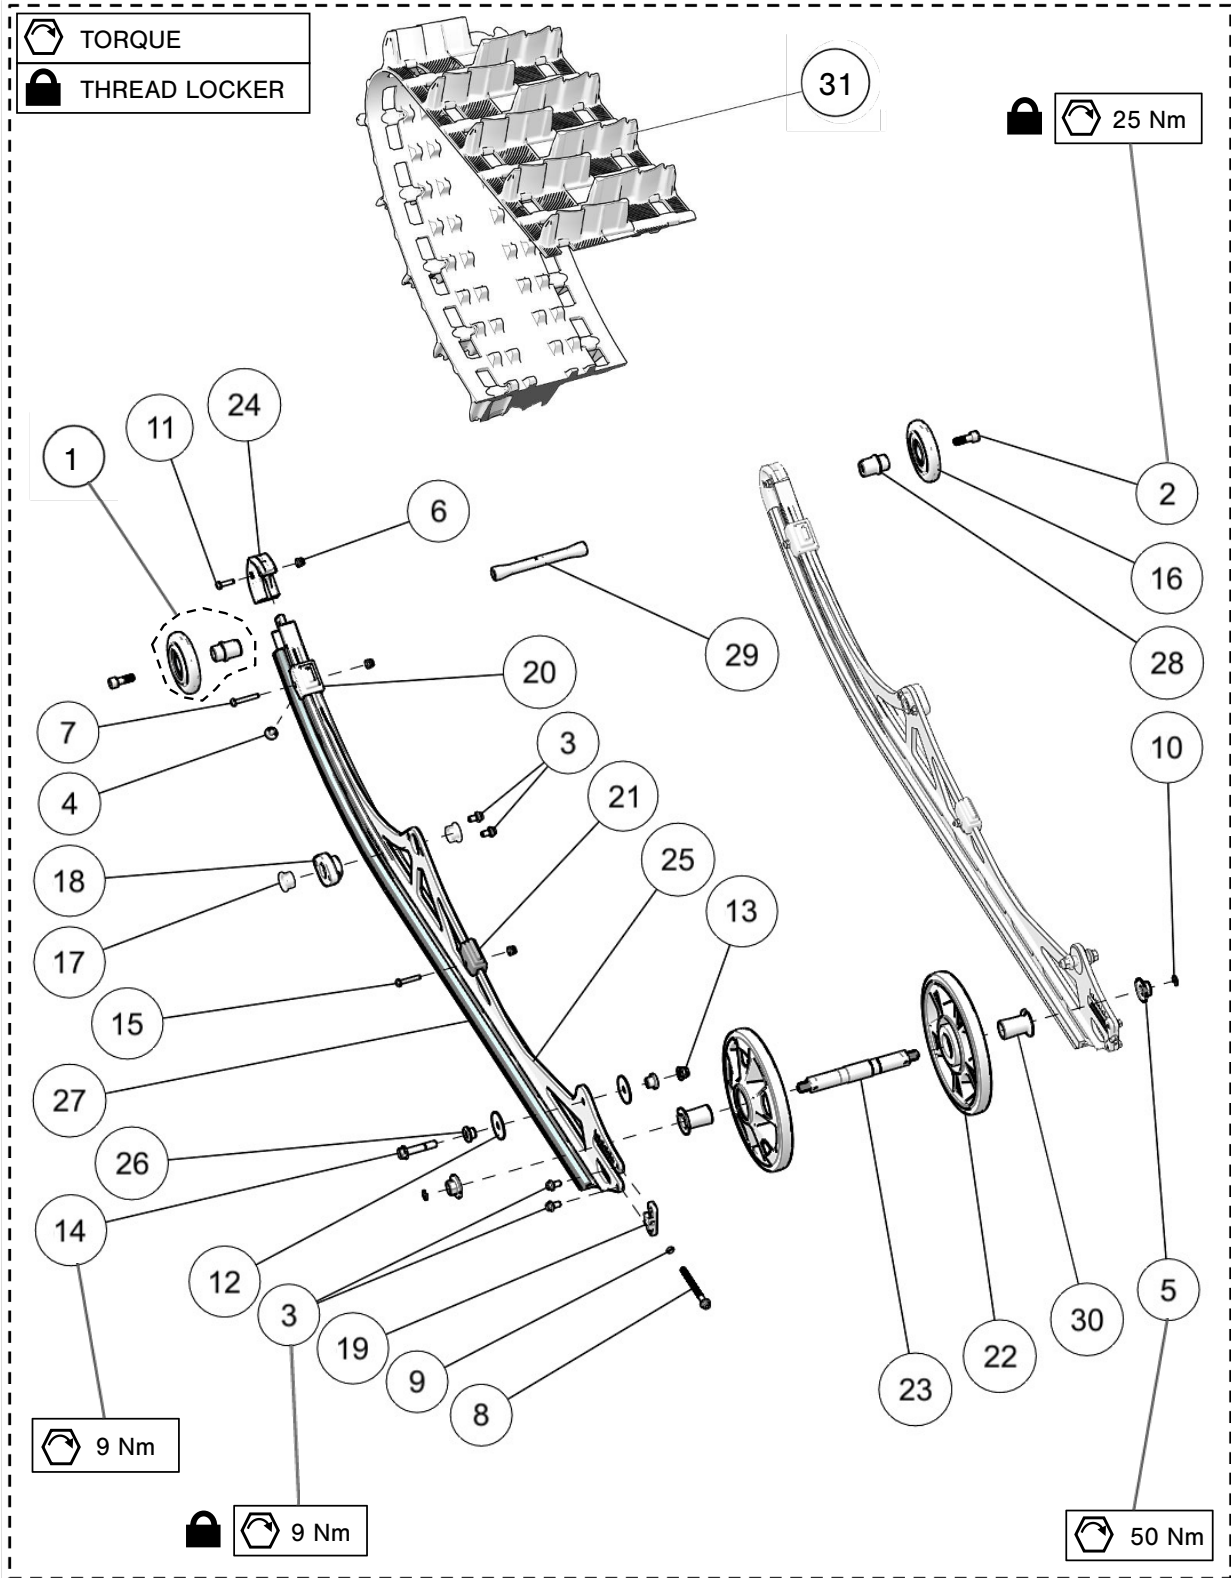

ITEM	PART #	DESCRIPTION	QTY
		RAIL ASSEMBLY, TRACK - 120SS/129SS	
1	YASU3253	ANTI STAB WHEEL ASSEMBLY	2
2	YPHW1008	HSCS, M8-1.25X25MM, TI	2
3	YPHW1067	HFCS, M6-1.0X12MM, TI	8
4	YPHW1254	PHILLIPS SCREW M6-0.3-1.81X16MM	2
5	YPHW1361	HN, M12-1.5, TI, REAR AXLE OUTER	2
6	YPHW1597	FNN, M5-0.8, 8, ZP	6
7	YPHW1617	HSBS, M5-0.8X35MM, SS	2
8	YPHW1640	HFCS, M6-1.0X75MM, TI	2
9	YPHW1695	O-RING (# 009)	2
10	YPHW1928	E CLIP, 5/16", SS	2
11	YPHW2265	HSBS, M5-0.8X20MM, 10.9, ZP	2
12	YPHW2366	WASHER, 1.50X0.315X0.062, PLASTIC	4
13	YPHW3211	FNN, M8-1.25, TI	2
14	YPHW3245	HFCS, M8-1.25X45, TI	2
15	YPHW3296	HSBS, M5-0.8X30MM, SS	2
16	YPSU1217	WHEEL 3.350"	2
17	YPSU1370	FRONT ARM, LOWER NYLON BUSHING	4
18	YPSU1806BK	MOUNT, FRONT ARM - BLACK	2
19	YPSU1808BK	PLATE, REAR AXLE ADJUSTER - BLACK	2
20	YPSU1877	BUMPER, FRONT BOTTOMING	2
21	YPSU1878	BUMPER, REAR BOTTOMING	2
22	YPSU1901	WHEEL 200MM	2
23	YPSU2361BK	SUSPENSION REAR AXLE 5.5" SS - BLACK	1
24	YPSU2443	RAIL TIP, LOW PROFILE	2
25A	YPSU2650BK	ALUMINUM RAIL, 120" - BLACK	2
25B	YPSU1829BK	ALUMINUM RAIL, 129" - BLACK	2
26	YPSU3207	REACTOR ARM T-BUSHING	4
27	YPSU3223	GRAPHITE SLIDE 43", 120" RAIL	2
27	YPSU3223	GRAPHITE SLIDE 43", 120" RAIL	2
28	YPSU3250	ANTI STAB, BEARING HOLDER	2
29	YPSU3257	SHAFT, RAIL CROSS TIES	1
30	YPSU3416	REAR AXLE COLLAR	2
31A	1093-00-9398	TRACK - YETI 120SS (9398S)	1
31B	1093-00-9397	TRACK - YETI 129SS (9397S)	1