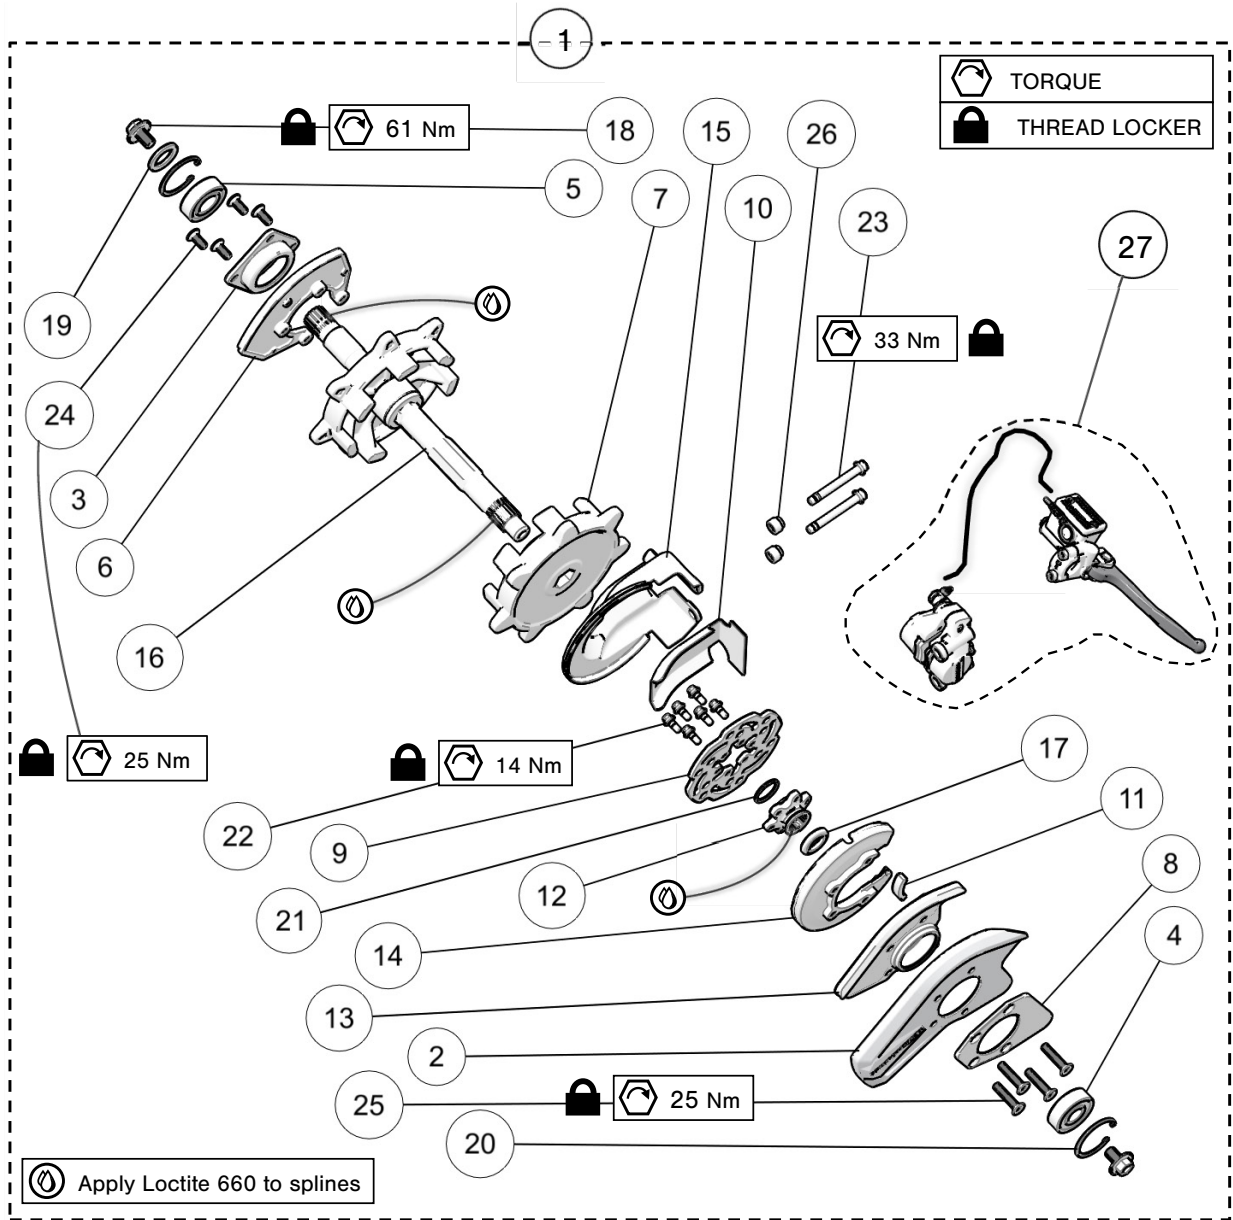

DRIVE SHAFT ASSEMBLY - YETI 120FR / 129FR / 137MT

ITEM	PART #	DESCRIPTION	QTY
		DRIVE SHAFT ASS'Y - 120FR / 129FR / 137MT	
1	--	DRIVE SHAFT ASSEMBLY, STD	1
2	YPCH3403	CALIPER, GUARD	1
3	YPDR1049BK	BEARING HOLDER, DRIVE SHAFT, LH - BLACK	1
4	YPDR1259	6304 BEARING	1
5	YPDR1260	6205 BEARING	1
6	YPDR2109CL	NUT PLATE, DRIVE - CLEAR	1
7	YPDR3003	SPROCKET 7T, 2.86 PITCH, INT/EXT	2
8	YPDR3108	BRAKE SIDE OUTER PLATE	1
9	YPDR3109	BRAKE ROTOR	1
10	YPDR3111	FOAM RUBBER BRAKE SHIELD	1
11	YPDR3118	FOAM RUBBER BRAKE SHIELD	1
12	YPDR3124	ROTOR HUB	1
13	YPDR3127	BRAKE CARRIER	1
14	YPDR3128	OUTER BRAKE SHIELD, COVER	1
15	YPDR3134	BRAKE SHIELD	1
16	YPDR3401	DRIVE SHAFT, 1 1/16" HEX, TI	1
17	YPDR3402	SPACER, BRAKE HUB	1
18	YPHW1034	HFCS, M12-1.25X20MM, TI	2
19	YPHW1057	W, 1.50X1.0X0.125, SS	1
20	YPHW1282	IRR, 2.00"	2
21	YPHW3127	ERR, 1-1/16" (INVERTED)	1
22	1035-06-A016	HFCS, M6-1.0X16MM, 10.9, ZP, TL, IFI536	6
23	1035-08-A070	HFCS, M8-1.25X70, 10.9, ZP, TL, IFI536	2
24	1049-08-1020	HSFS, M8-1.25X20MM, TI	4
25	1049-08-1045	HSFS, M8-1.25X45, 10.9, ZP, DIN7991	4
26	1051-00-9063	SPACER, BRAKE SHIELD	2
27	1086-00-9073	BRAKE, SYSTEM ASSY, 78"	1