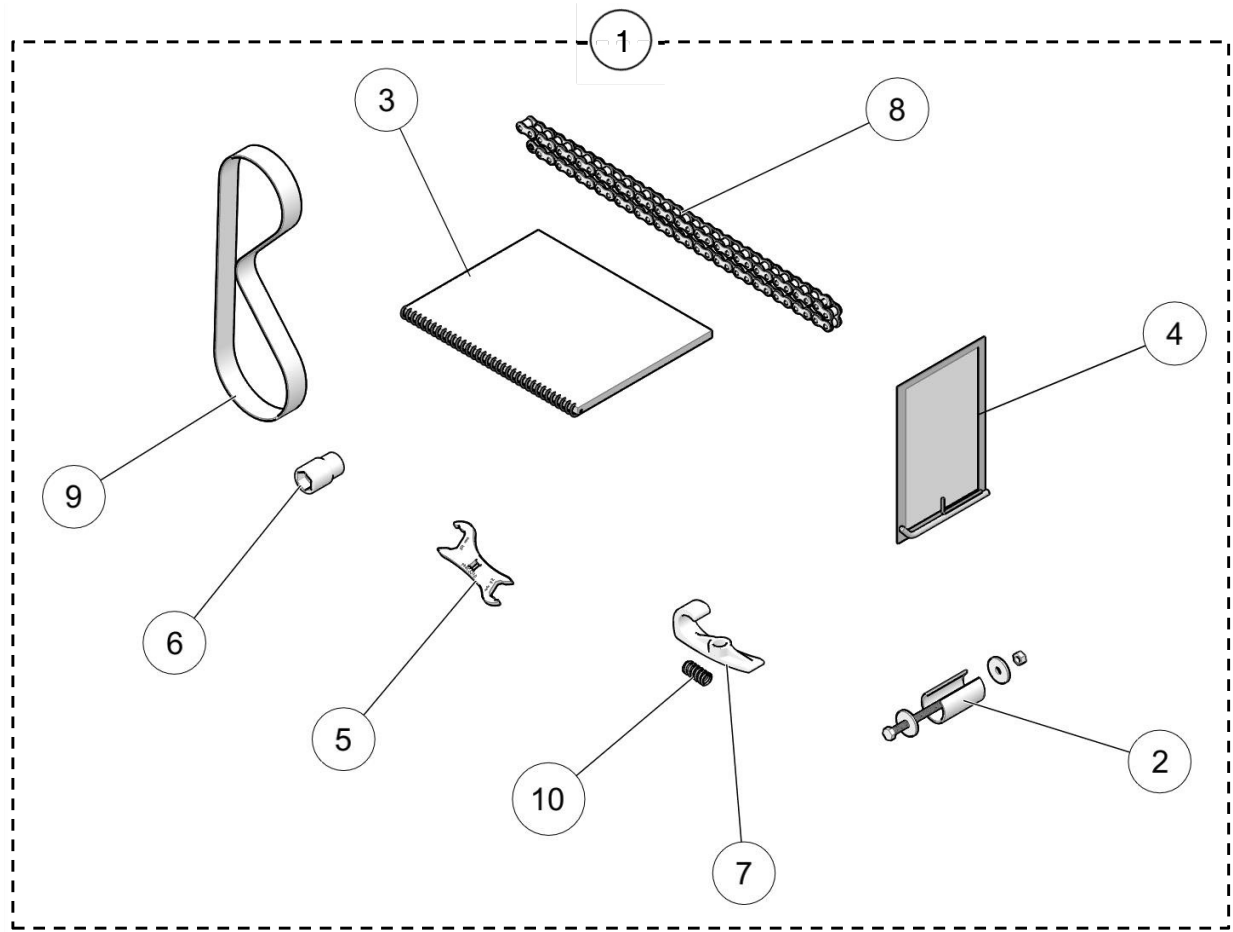

CARE PACKAGE - ALL MODELS

ITEM	PART #	DESCRIPTION	QTY
FITMENT PARTS - ALL MODELS			
1	YAAK3211	S-KIT - CARE PACKAGE	1
2	YAAC1986	TOOL, BIKE MOUNT INSTALLATION	1
3	YDIN9023	USER MANUAL YETI	1
4	YPAC3030	S-KIT - TOOLS AND MANUAL ELKA	1
5	YPAC3318	SOFT STRUT TOOL	1
6	YPAC3439	SOCKET, ECCENTRIC NUT, 22MM-17MM	1
7	YPBM1748	CHAIN PROTECTOR, BIKE ADAPTER	1
8	YPDR1682	D.I.D. 62 LINK CHAIN 520	1
9	YPDR1792	BELT, MITSUBOSHI GIGA TORQUE 896MMX28MM,	1
10	YPHW1798	SPRING, CHAIN TENSIONER - HEAVY (RED STR)	1