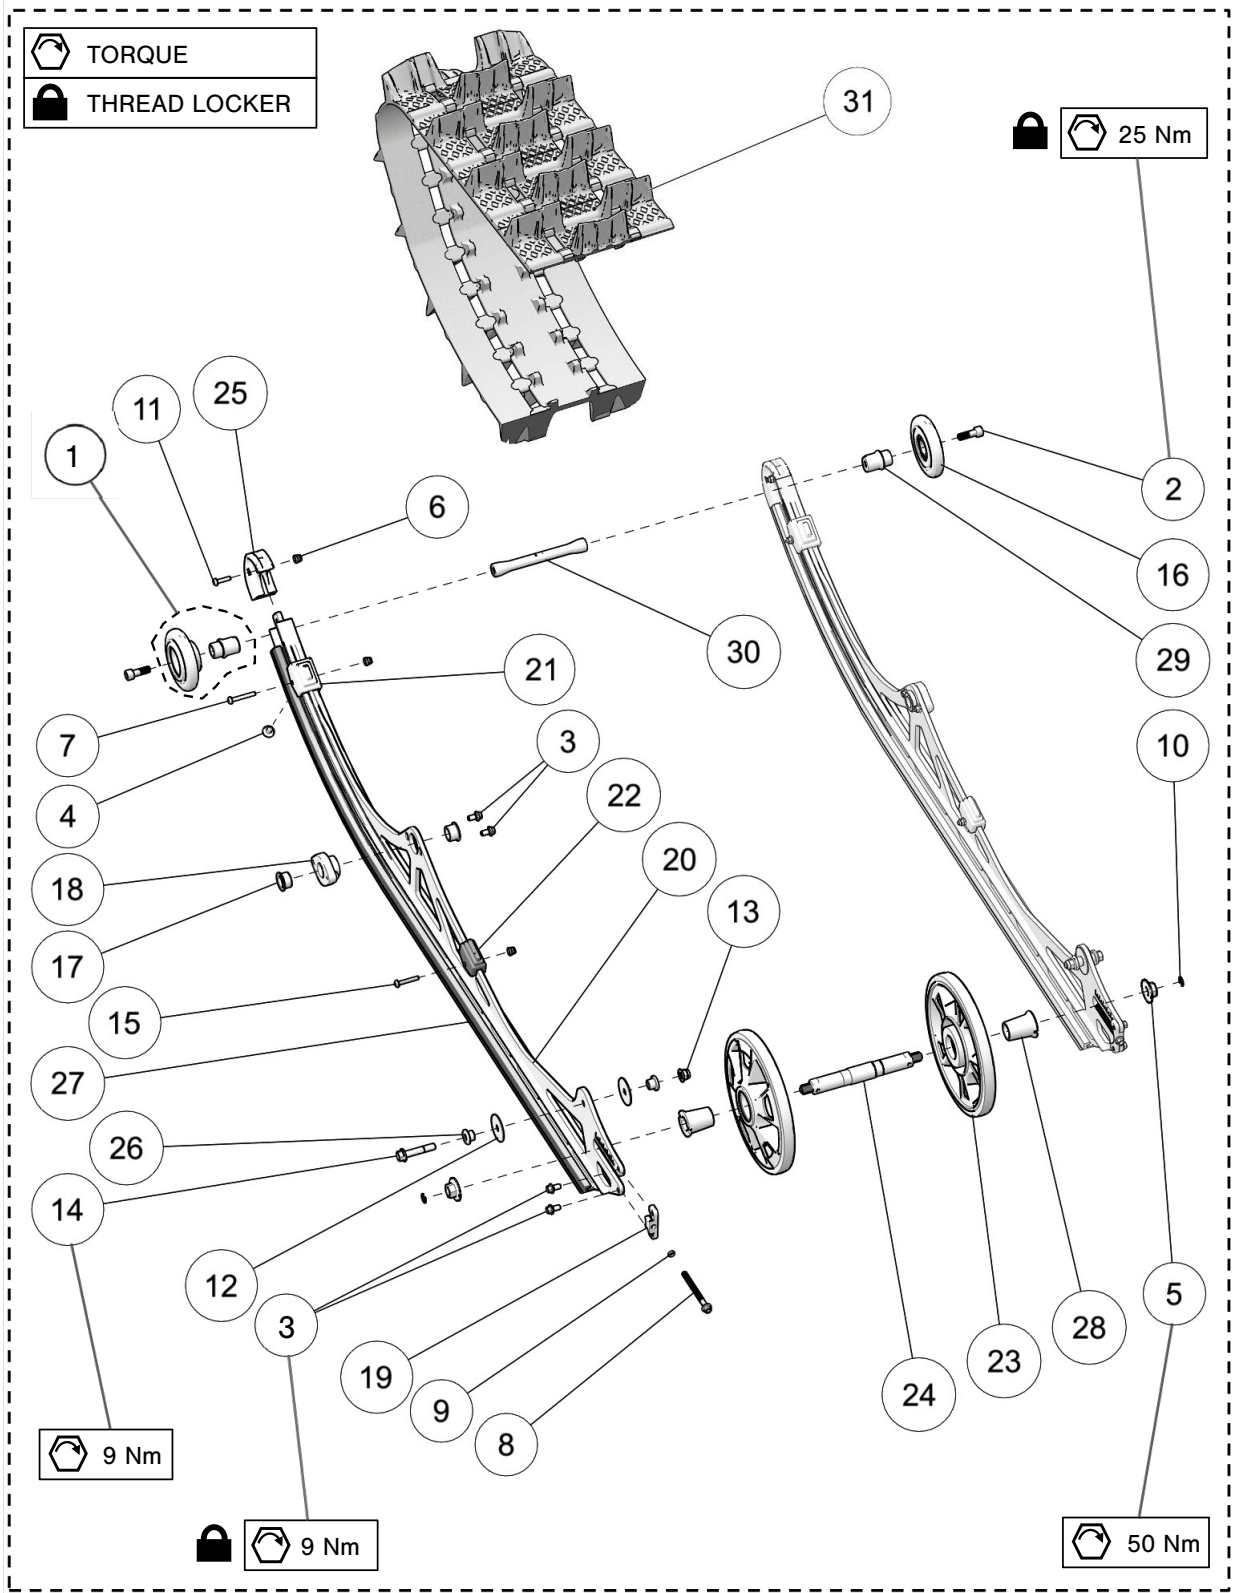

ITEM	PART #	DESCRIPTION	QTY
		RAIL ASS'Y, TRACK - 120FR / 126MT / 129FR / 137MT	
1	YASU3253	ANTI STAB WHEEL ASSEMBLY	2
2	YPHW1008	HFCS, M8-1.25X20MM, TI	2
3	YPHW1067	HFCS, M6-1.0X12MM, TI	8
4	YPHW1254	PHILLIPS SCREW M6-0.3-1.81X16MM	2
5	YPHW1361	HN, M12-1.5, TI, REAR AXLE OUTER	2
6	YPHW1597	FNN, M5-0.8, 8, ZP	6
7	YPHW1617	HSBS, M5-0.8X35MM, SS	2
8	YPHW1640	HFCS, M6-1.0X75MM, TI	2
9	YPHW1695	O-RING (# 009)	2
10	YPHW1928	E CLIP, 5/16", SS	2
11	YPHW2265	HSBS, M5-0.8X20MM, 10.9, ZP	2
12	YPHW2366	WASHER, 1.50X0.315X0.062, PLASTIC	4
13	YPHW3211	FNN, M8-1.25, TI	2
14	YPHW3245	HFCS, M8-1.25X45, TI	2
15	YPHW3296	HSBS, M5-0.8X25MM, SS	2
16	YPSU1217	WHEEL 3.350"	2
17	YPSU1370	FRONT ARM, LOWER NYLON BUSHING	4
18	YPSU1806BK	MOUNT, FRONT ARM - BLACK	2
19	YPSU1808BK	PLATE, REAR AXLE ADJUSTER - BLACK	2
20-A1	YPSU1829BK	ALUMINUM RAIL, 129" - BLACK	2
20-A2	YPSU1829BL	ALUMINUM RAIL, 129" - BLUE	2
20-A3	YPSU1829CL	ALUMINUM RAIL, 129" - CLEAR	2
20-A4	YPSU1829GN	ALUMINUM RAIL, 129" - GREEN	2
20-A5	YPSU1829OR	ALUMINUM RAIL, 129" - ORANGE	2
20-A6	YPSU1829RD	ALUMINUM RAIL, 129" - RED	2
20-B1	YPSU1837BK	ALUMINUM RAIL, 137" - BLACK	2
20-B2	YPSU1837BL	ALUMINUM RAIL, 137" - BLUE	2
20-B3	YPSU1837CL	ALUMINUM RAIL, 137" - CLEAR	2
20-B4	YPSU1837GN	ALUMINUM RAIL, 137" - GREEN	2
20-B5	YPSU1837OR	ALUMINUM RAIL, 137" - ORANGE	2
20-B6	YPSU1837RD	ALUMINUM RAIL, 137" - RED	2
20-C1	YPSU2650BK	ALUMINUM RAIL, 120" - BLACK	2
20-C2	YPSU2650BL	ALUMINUM RAIL, 120" - BLUE	2
20-C3	YPSU2650CL	ALUMINUM RAIL, 120" - CLEAR	2
20-C4	YPSU2650GN	ALUMINUM RAIL, 120" - GREEN	2
20-C5	YPSU2650OR	ALUMINUM RAIL, 120" - ORANGE	2
20-C6	YPSU2650RD	ALUMINUM RAIL, 120" - RED	2
21	YPSU1877	BUMPER, FRONT BOTTOMING	2
22	YPSU1878	BUMPER, REAR BOTTOMING	2
23	YPSU1901	WHEEL 200MM	2
24	YPSU2361BK	SUSPENSION REAR AXLE 5.5" SS - BLACK	1
25	YPSU2443	RAIL TIP, LOW PROFILE	2
26	YPSU3207	REACTOR ARM T-BUSHING	4
27-A	YPSU3221	GRAPHITE SLIDE 47", 129" RAIL	2
27-B	YPSU3222	GRAPHITE SLIDE 51.5", 137" RAIL	2
27-C	YPSU3223	GRAPHITE SLIDE, 120" RAIL	2
28	YPSU3246	REAR AXLE COLLAR, 1.40"	2
29	YPSU3250	ANTI STAB, BEARING HOLDER	2
30	YPSU3257	SHAFT, RAIL CROSS TIES SS - BLACK	1
31-A	1093-00-9458	TRACK - YETI 137 MT (9458S)	1
31-B	1093-00-9459	TRACK - YETI 129 FR (9459S)	1
31-C	1093-00-9460	TRACK - YETI 120 FR (9460S)	1
31-D	YPMT4022	TRACK - MTN.TOP 3.25"	1