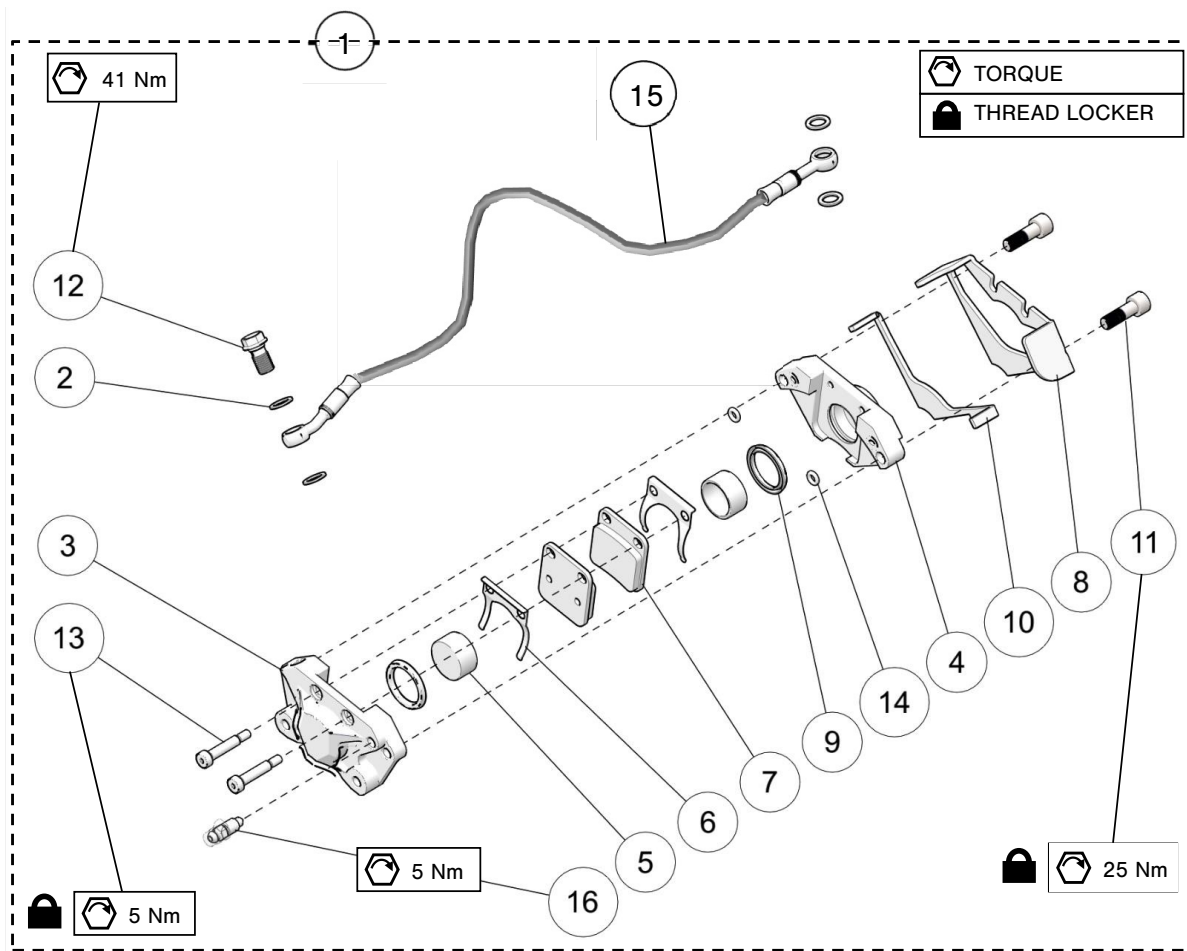

BRAKE CALIPER ASSEMBLY - YETI 120SS/129SS

ITEM	PART #	DESCRIPTION	QTY
BRAKE CALIPER ASSEMBLY - 120SS/129SS			
1	YADR3024	BRAKE CALIPER ASSEMBLY	1
2	YPDR1564	COPPER WASHER, BRAKE SYSTEM	4
3	YPDR2390	CALIPER, INNER HALF	1
4	YPDR2391	CALIPER, OUTER HALF	1
5	YPDR2392	CALIPER, PISTON	2
6	YPDR2396	SPRING, BRAKE PAD	2
7	YPDR3041	BRAKE PAD YETI, TYPE 137	2
8	YPDR3235	FOAM RUBBER BRAKE SHIELD	1
9	YPDR3238	BRAKE SEAL	2
10	YPDR3239	FOAM RUBBER BRAKE SHIELD	1
11	YPHW1008	HSCS, M8-1.25X25MM, TI	2
12	YPHW1844	BANJO BOLT, M10-1.25X18MM, TI	1
13	YPHW2397	HSSS, M5-0.8X6MMX25MM, 12.9, ZP	2
14	YPHW2398	O-RING	2
15	1086-00-9185	78" BRAKE LINE	1
16	7086-00-9016	S-KIT, BLEEDER SCREW	1