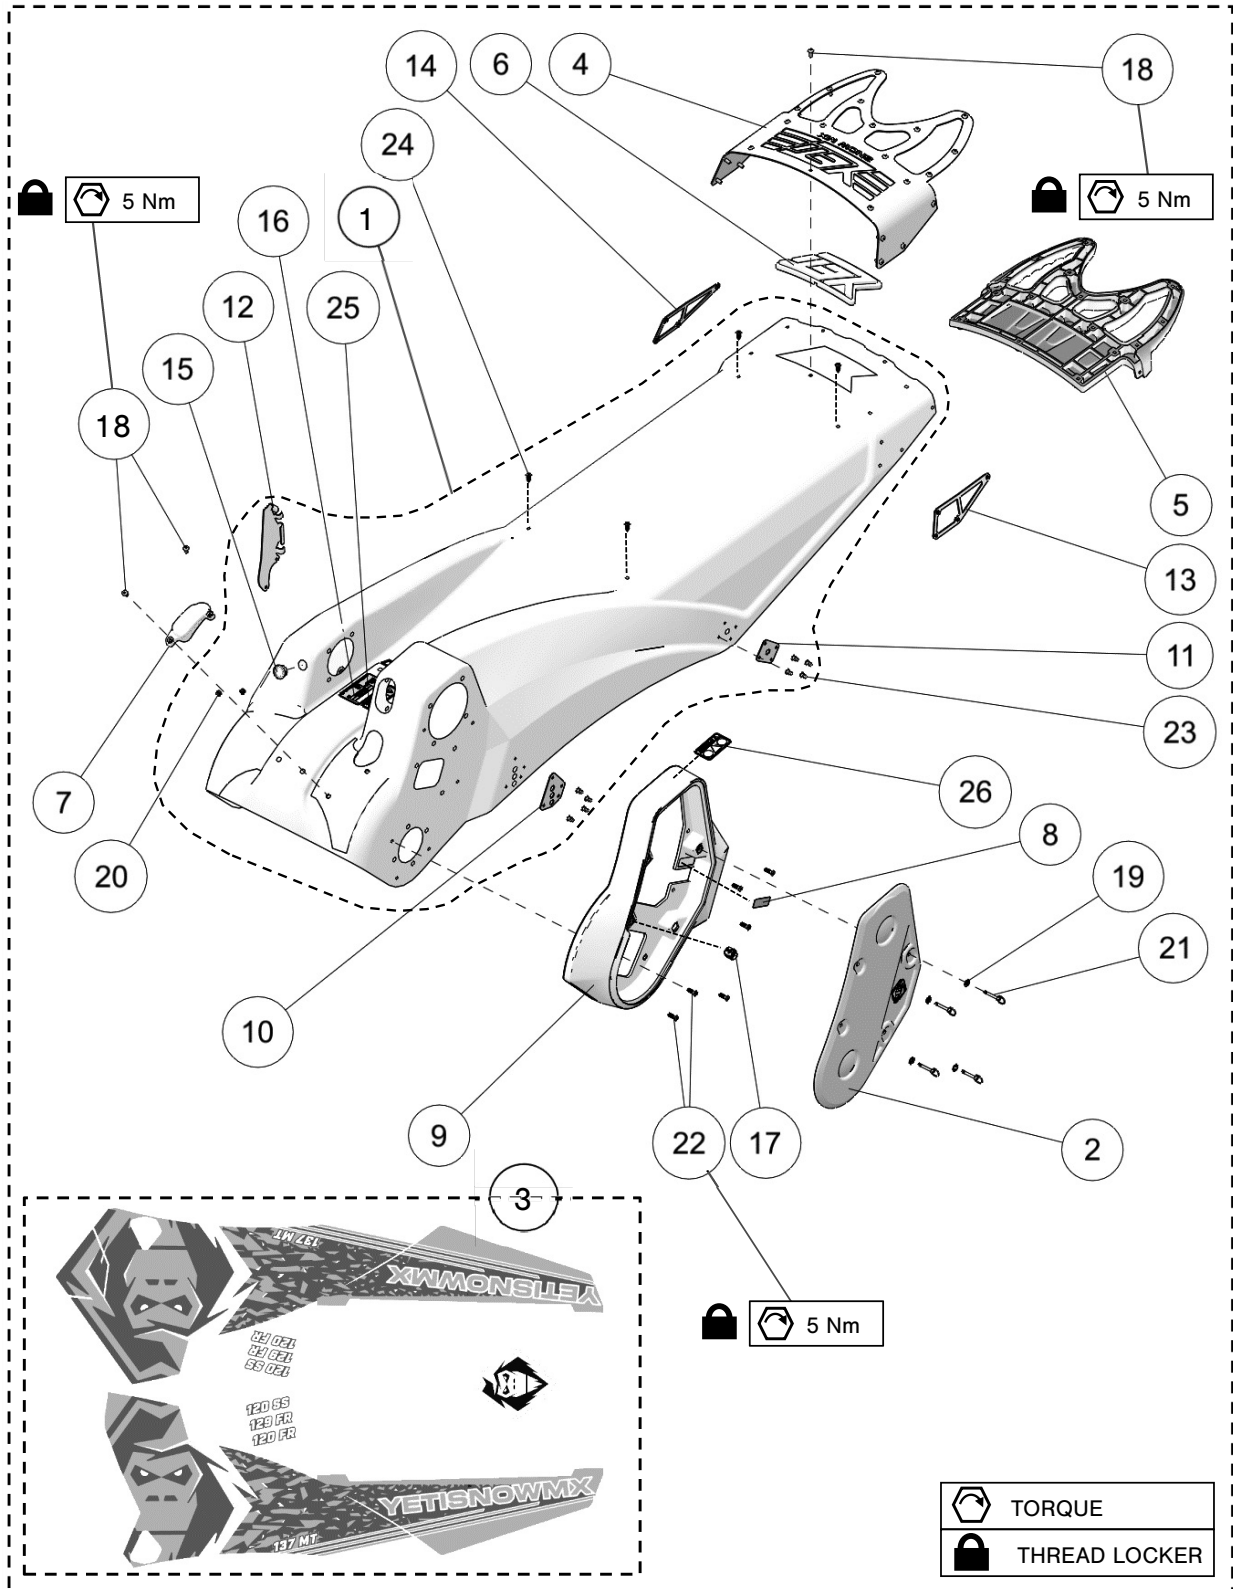

 TORQUE
 THREAD LOCKER

CARBON SPINDLE ASSEMBLY

ITEM	PART #	DESCRIPTION	QTY
		CARBON SPINDLE ASSEMBLY	
A	YASP4004	CARBON SPINDLE ASSEMBLY - HALF BLOCKS INCL.	1
B	YASP4011	CARBON SPINDLE ASSEMBLY	1
C	YASP4032	SPINDLE HALF BLOCK 2.0 ASSEMBLY	1
1	YPSP4006	SPACER, LOWER SPINDLE	2
2	YPSP1028	SPINDLE FORK CLAMP SPACER 190MM	2
3	YPHW1001	BOLT, M8-1.25 X 20mm, FLANGE HEAD 12mm HEX DRIVE, T45 TI	12
4	YPHW4012	BOLT, M8-1.25 X 85mm, SOCKET HEAD T45 DRIVE, TI	4
5	YPSP4010	SPINDLE BLADE ASSY RH 171x29	1
6	YPSP4009	SPINDLE BLADE ASSY LH 171x29	1
7	YPSP4005	SPACER, CENTER AXLE SPINDLE	1
8	YPSP4030	SPINDLE HALF BLOCK 2.0	2
9	YPHW1611	Plain bearing, Iglide, 18x16x17	2
10	YPSP2511	BEARING, Q2 SLEEVE	2

SPINDLE ASSEMBLY

ITEM	PART #	DESCRIPTION	QTY
ALUMINUM SPINDLE ASSEMBLY			
1	1032-08-J090	HSCS, M8-1.25X90, 12.9, ZP, DIN912	4
2	YPHW1001	HFCS, M8-1.25X20MM, TI	10
3	YPSP3303	SPINDLE BLADE LH	1
4	YPSP3304	SPINDLE BLADE RH	1
5	YPSP3305	MIDDLE CROSS SHAFT	5
6	YPSP3306	TOP CROSS SHAFT	2
7	YPSP3307	SPINDLE TOP BUMPER	1
BIKE SPECIFIC SPINDLE ASSEMBLY PARTS * SEE YETISNOWMX.CA/YETIVERTER *			
A	YASP3370	SPINDLE ASSEMBLY - NO FITMENT PARTS	1
B	1055-XX--1XXX	SKI, UPRIGHT, T-BUSHING LH	1
C	1055-XX--2XXX	SKI, UPRIGHT, T-BUSHING RH	1
D	1055-XX--39XX	CLAMP EXTRUSION XXmm - OUT	2
E	1055-XX--3XXX	CLAMP EXTRUSION 48mm - IN	2