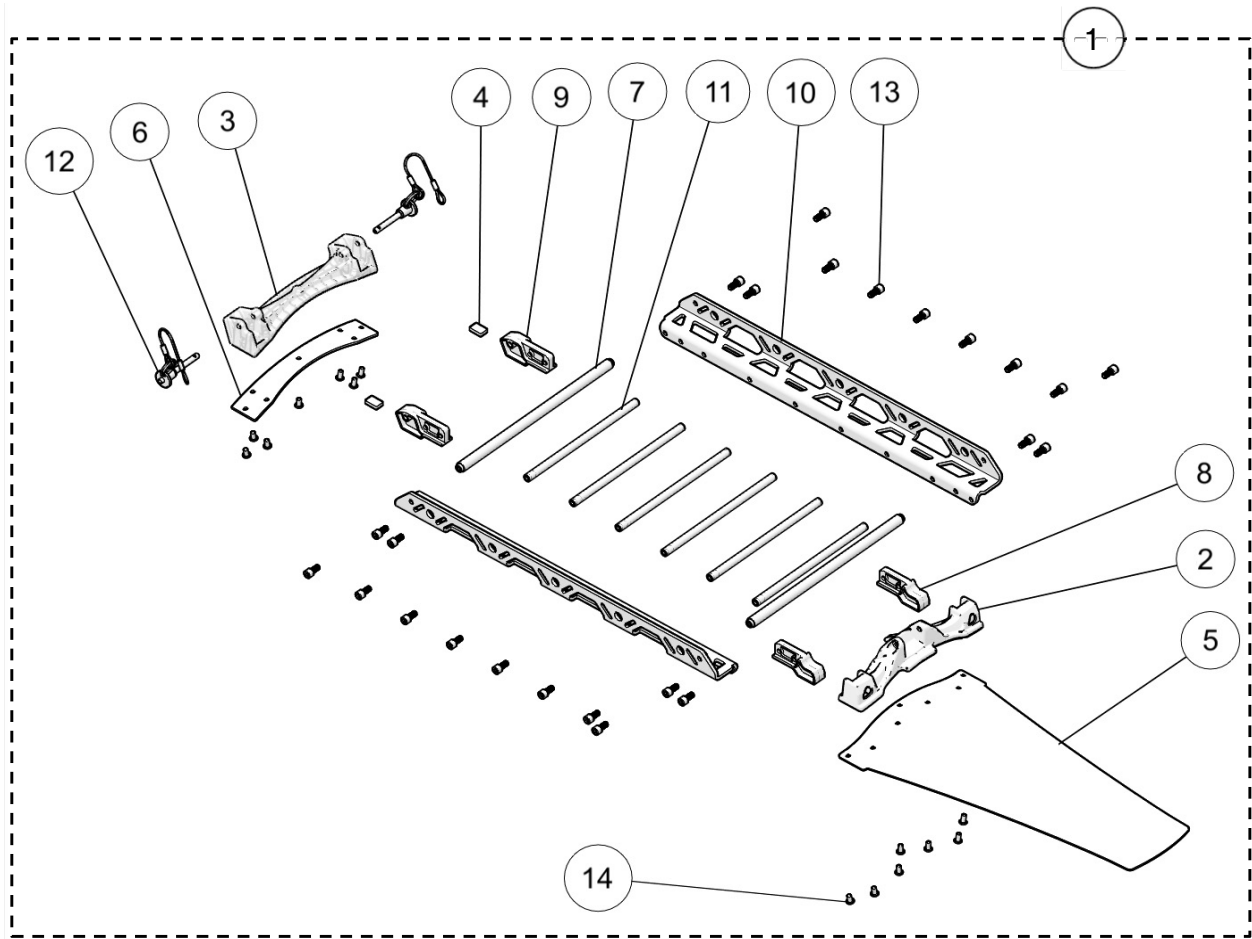

CARGO RACK KIT

ITEM	PART #	DESCRIPTION	QTY
CARGO RACK ASSEMBLY			
1	YAAC3423	CARGO RACK ASSEMBLY	1
2	YPAC1628	MOUNT, YETI CAN	1
3	YPAC1666	MOUNT, REAR CARGO RACK	1
4	YPAC1713	FOAM, CARGO PAD	2
5	YPAC1733	FOAM, UTILITY CONTAINER MOUNT	1
6	YPAC1734	FOAM, CARGO MOUNT	1
7	YPAC1951BK	CARGO RACK, SHAFT UPPER - BLACK	2
8	YPAC2229BK	CARGO RACK, FRONT BRACKET MOUNT - BLACK	2
9	YPAC2230BK	CARGO RACK, REAR BRACKET MOUNT - BLACK	2
10	YPAC3422	PLATE, 129" CARGO RACK	2
11	YPAC3424	SHAFT, CARGO RACK, LOWER	6
12	YPHW3431	QUICK RELEASE PIN, 1/4X 1-1/2 - ASSY	2
13	YPHW2298	HSCS, M6-1.0X14MM, 8.8, ZP	24
14	YPHW2302	HSBS, M5-0.8X10MM, 10.9, ZP	14