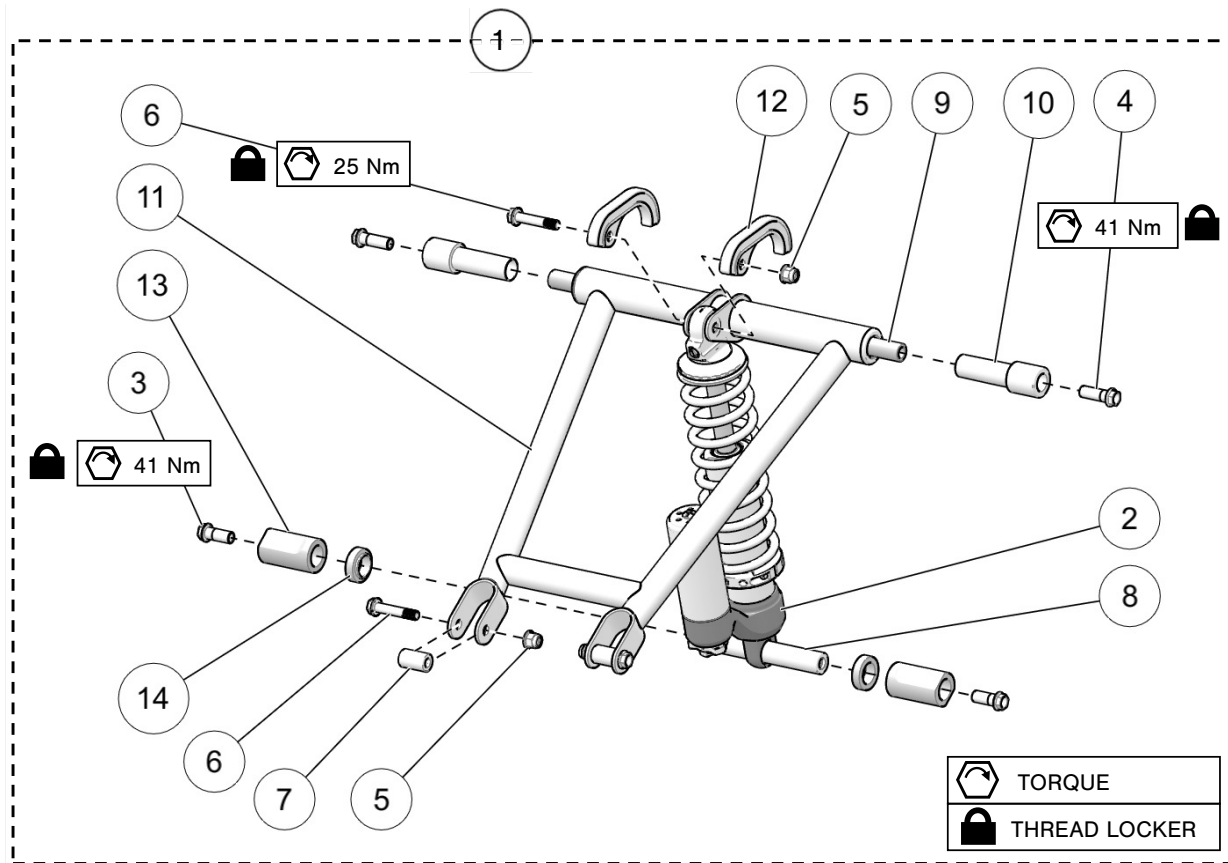

FRONT A-ARM ASSEMBLY - YETI 120FR / 126MT / 129FR / 137MT

ITEM	PART #	DESCRIPTION	QTY
		FRONT ARM ASSEMBLY 120FR / 126MT / 129FR / 137MT	
1	--	SUSPENSION, FRONT ARM ASSEMBLY 120FR/126MT/129FR/137MT	1
2-A	YASU3280	SHOCK ABSORBER, FRONT - ELKA STAGE 5	1
2-B	YASU3352	SHOCK ABSORBER, FRONT - ELKA STAGE 3	1
3	YPHW1894	HFCS, M10-1.25X25MM, TI	2
4	YPHW2712	HFCS, M10-1.25X30MM, TI	2
5	YPHW3211	FNN, M8-1.25, TI	3
6	YPHW3245	HFCS, M8-1.25X45MM, TI	3
7	YPSU1371	FRONT ARM LOWER PIN, HARD ANODIZE	2
8	YPSU2380CL	LOWER SHOCK SHAFT SS, TI	1
9	YPSU2556	SUSPENSION FRONT UP ARM SHAFT, TI (M10)	1
10	YPSU3141	BUSHING, SUSPENSION	2
11	YPSU3301	YETI FRONT ARM, RACING, 312MM	1
12	YPSU3315	A-ARM PROTECTOR	2
13	YPSU3417	SHOCK HEAD SPACER	2
14	YPSU3418	SHOCK HEAD SPACER, T-BUSHING	2