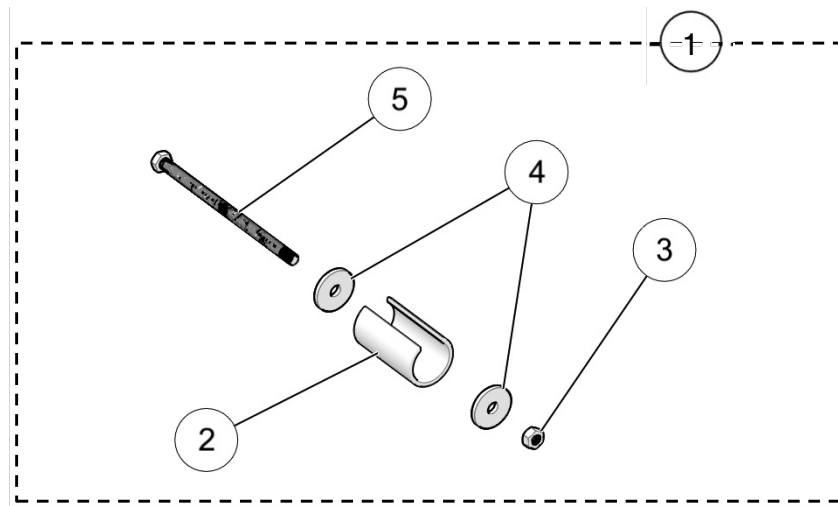

2025

TOOLING LIST

ITEM	PART #	DESCRIPTION	QTY
JACKSHAFT / BEARING TOOL KIT			
A	YAAC1946	TOOL KIT, JACK SHAFT / BEARING TOOL KIT	1
B	YAAC1785	TOOL, BEARING PULLER ASSEMBLY	1
1	YPAC1232	TOOL, PLATE SHAFT REMOVAL - CLEAR	1
2	YPAC1234	TOOL, SHAFT REMOVAL - ZINC	1
3	YPAC1850	TOOL, BEATING PULL PLATE	1
4	YPHW1570	W, 20X10X2.0MM, YZ, DIN125	1
5	YPHW2411	TRUST NEEDLE BEARING, 5/16X3/4X5/64	1
6	YPHW2415	WASHER, 0.734X0.250, ZP	1
7	YPHW2416	HCS,M5-0.8X10MM, ZP, FULL THREAD	1
8	1033-08-0100	HCS, M8-1.25X100, 8.8, ZP, DIN931	2
9	1033-08-1060	HCS, M8-1.25X60, 10.9, ZP, DIN931	3
C	YAAC1945	TOOL, SHAFT INSTALL TOOL ASSEMBLY	1
1	YPHW1936	INSTALLATION TOOL, COLLAR SCH 40	1
2	YPHW1942	HCS, M12-1.25X60MM, 8.8, ZP	1
3	YPHW1943	FW, 0.531X1.50X0.125, ZP	1
4	1073-12-3001	HN, M12-1.25, 8, ZP	1

ITEM	PART #	DESCRIPTION	QTY
INSTALLATION TOOL			
1	YAAC1986	TOOL, BIKE MOUNT INSTALLATION 2.1 - 2.2	1
2	YPAC1968	TOOL, BUSHING, BIKE MOUNT ADAPTOR	1
3	YPHW1688	HN, M8-1.25, 8, ZP	1
4	YPHW1978	FW,5/16 - M9	2
5	1033-08-0150	HCS, M8-1.25X150, 8.8, ZP, DIN933	1