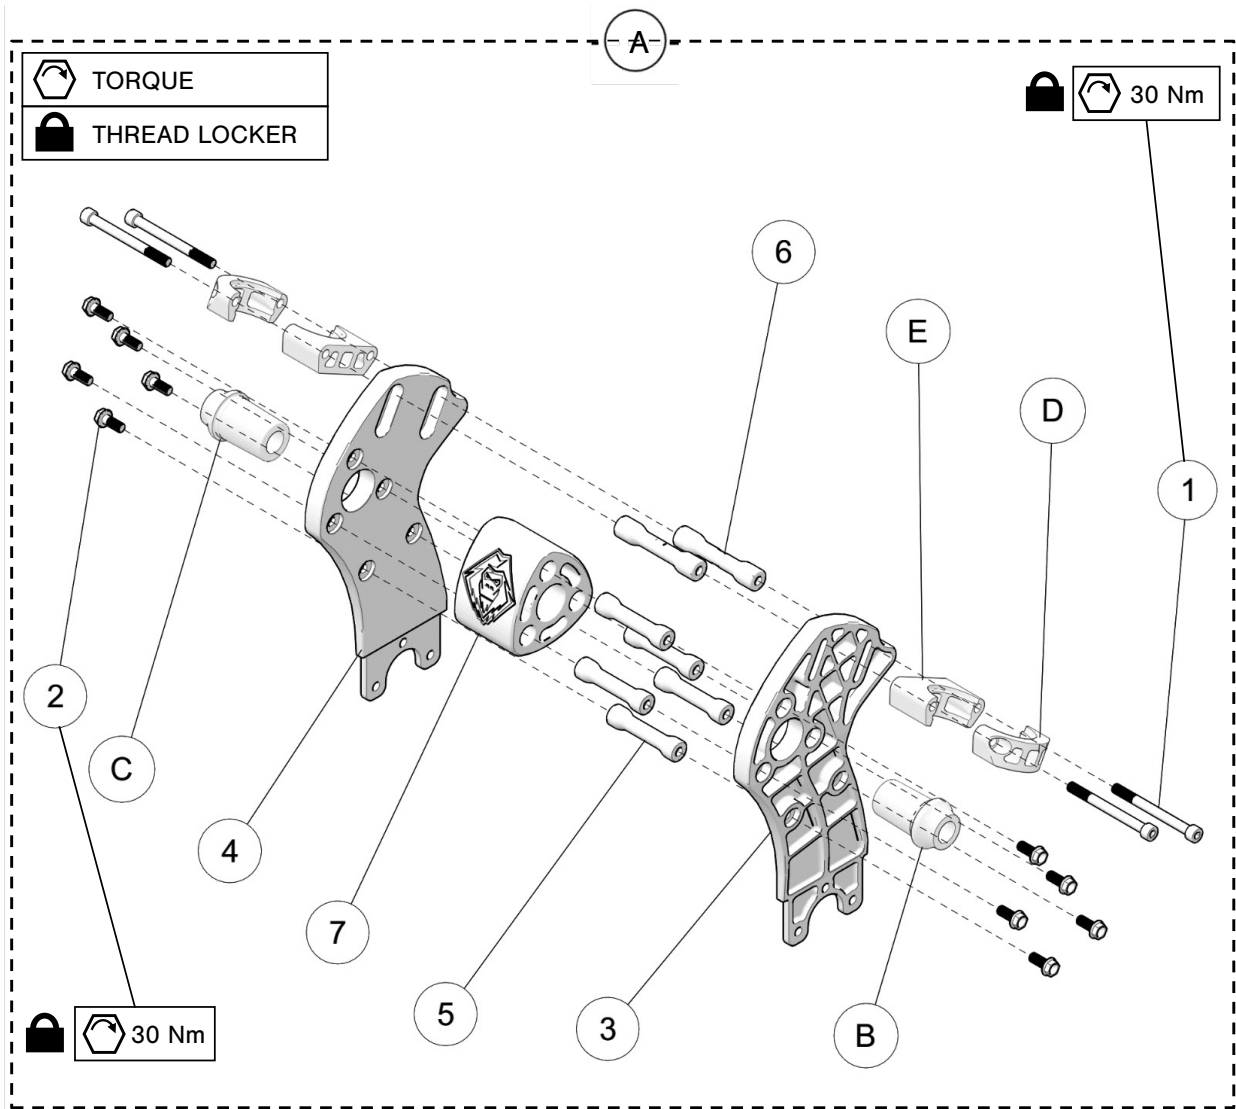

 TORQUE
 THREAD LOCKER

CARBON SPINDLE ASSEMBLY

ITEM	PART #	DESCRIPTION	QTY
		CARBON SPINDLE ASSEMBLY	
A	YASP4004	CARBON SPINDLE ASSEMBLY - HALF BLOCKS INCL.	1
B	YASP4011	CARBON SPINDLE ASSEMBLY	1
C	YASP4032	SPINDLE HALF BLOCK 2.0 ASSEMBLY	1
1	YPSP4006	SPACER, LOWER SPINDLE	2
2	YPSP1028	SPINDLE FORK CLAMP SPACER 190MM	2
3	YPHW1001	BOLT, M8-1.25 X 20mm, FLANGE HEAD 12mm HEX DRIVE, T45 TI	12
4	YPHW4012	BOLT, M8-1.25 X 85mm, SOCKET HEAD T45 DRIVE, TI	4
5	YPSP4010	SPINDLE BLADE ASSY RH 171x29	1
6	YPSP4009	SPINDLE BLADE ASSY LH 171x29	1
7	YPSP4005	SPACER, CENTER AXLE SPINDLE	1
8	YPSP4030	SPINDLE HALF BLOCK 2.0	2
9	YPHW1611	Plain bearing, Iglide, 18x16x17	2
10	YPSP2511	BEARING, Q2 SLEEVE	2

SPINDLE ASSEMBLY

ITEM	PART #	DESCRIPTION	QTY
ALUMINUM SPINDLE ASSEMBLY			
1	1032-08-J090	HSCS, M8-1.25X90, 12.9, ZP, DIN912	4
2	YPHW1001	HFCS, M8-1.25X20MM, TI	10
3	YPSP3303	SPINDLE BLADE LH	1
4	YPSP3304	SPINDLE BLADE RH	1
5	YPSP3305	MIDDLE CROSS SHAFT	5
6	YPSP3306	TOP CROSS SHAFT	2
7	YPSP3307	SPINDLE TOP BUMPER	1
BIKE SPECIFIC SPINDLE ASSEMBLY PARTS * SEE YETISNOWMX.CA/YETIVERTER *			
A	YASP3370	SPINDLE ASSEMBLY - NO FITMENT PARTS	1
B	1055-XX--1XXX	SKI, UPRIGHT, T-BUSHING LH	1
C	1055-XX--2XXX	SKI, UPRIGHT, T-BUSHING RH	1
D	1055-XX--39XX	CLAMP EXTRUSION XXmm - OUT	2
E	1055-XX--3XXX	CLAMP EXTRUSION 48mm - IN	2