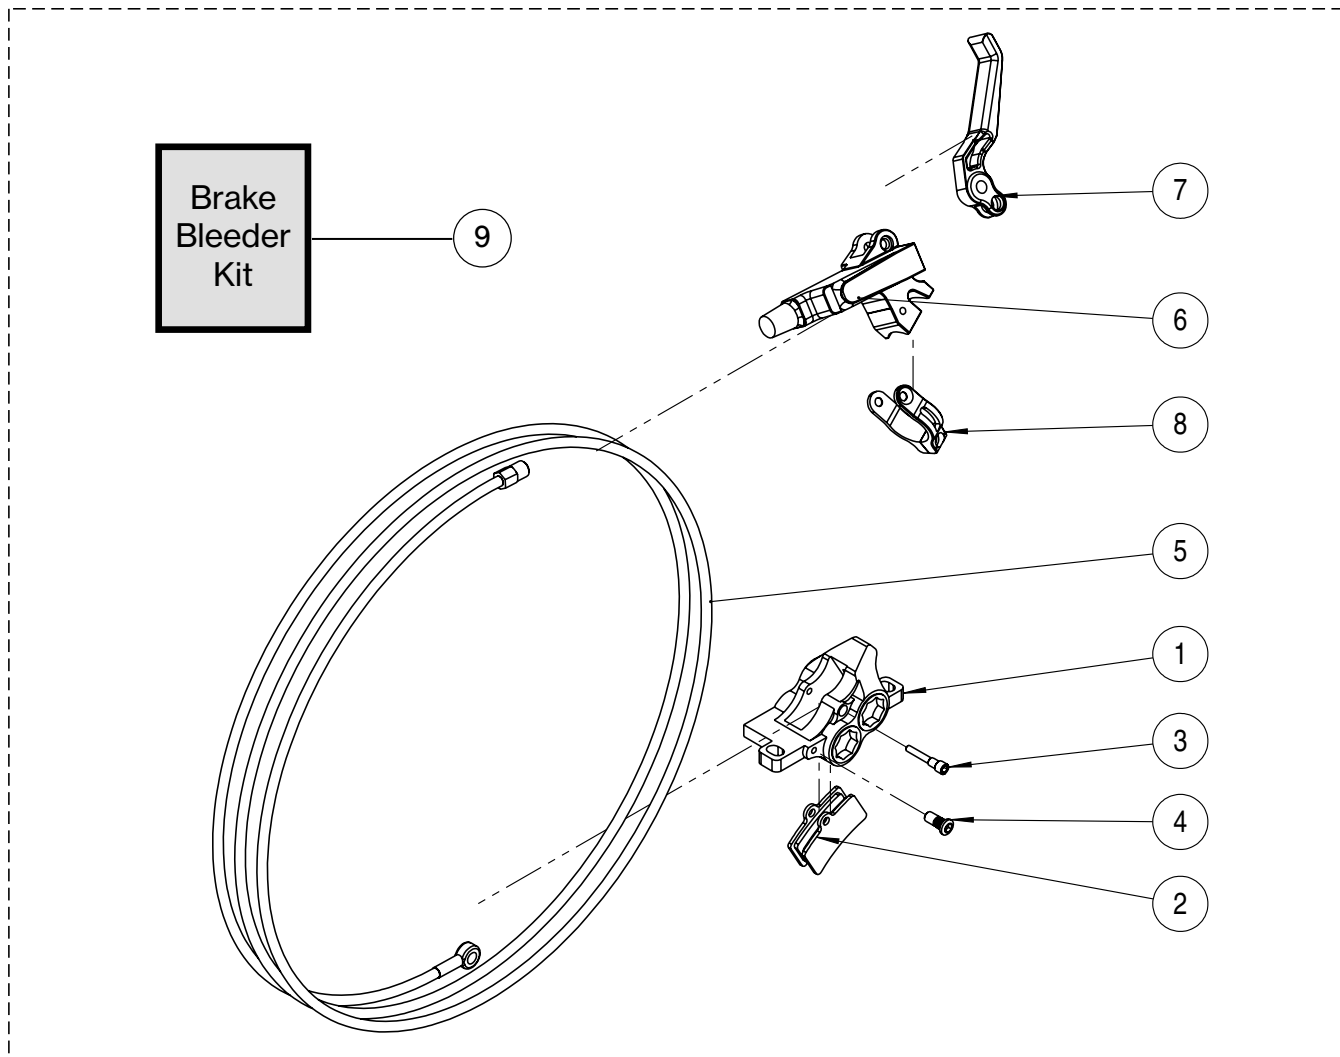

BRAKE SYSTEM ASSEMBLY LIGHTWEIGHT

ITEM	PART #	DESCRIPTION	QTY
		BRAKE SYSTEM ASSY - LIGHTWEIGHT	
A	YADR4085	BRAKE SYSTEM ASSEMBLY 120MM	1
1	YPDR4079	BRAKE CALIPER 120MM	1
2	YPDR4086	BRAKE PADS 120MM - PAIR	1
3	YPDR4088	PIN, BRAKE PAD 120MM	1
4	YPDR4089	BANJO BOLT 120MM	1
5	YPDR4090	BRAKE LINE 120MM	1
6	YPDR4078	MASTER CYCLINDER 120MM	1
7	YPDR4077	BRAKE LEVER 120MM - H/W INCLUDED	1
8	YPDR4076	MASTER PERCH MOUNT 120MM - H/W INCLUDED	1
9	YPDR4087	BRAKE BLEEDER KIT	1