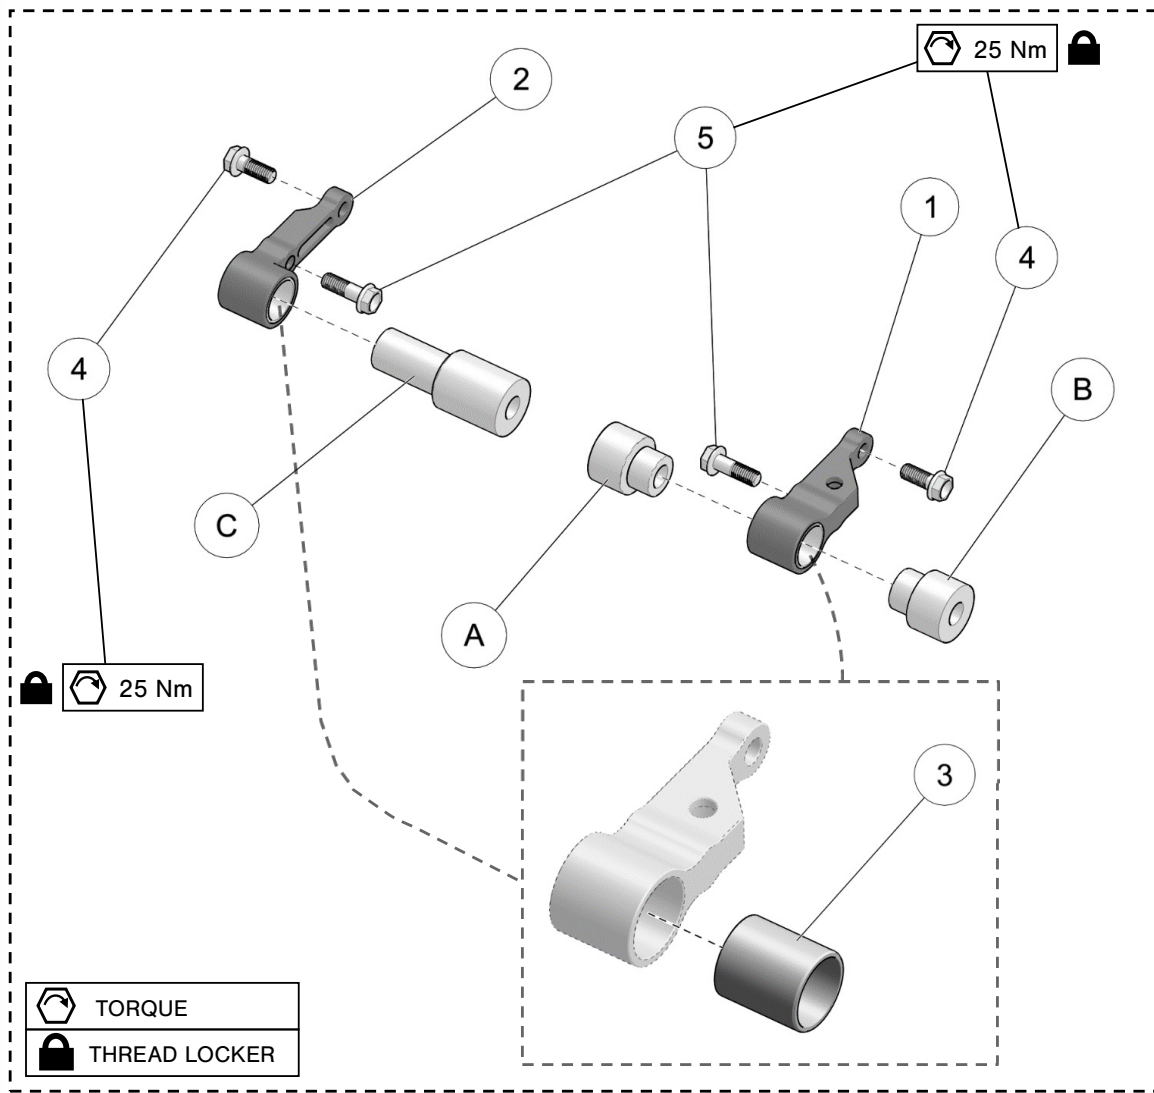

CARE PACKAGE - ALL MODELS

ITEM	PART #	DESCRIPTION	QTY
FITMENT PARTS - ALL MODELS			
1	YAAK3211	S-KIT - CARE PACKAGE	1
2	YAAC1986	TOOL, BIKE MOUNT INSTALLATION	1
3	YDIN9023	USER MANUAL YETI	1
4	YPAC3030	S-KIT - TOOLS AND MANUAL ELKA	1
5	YPAC3318	SOFT STRUT TOOL	1
6	YPAC3439	SOCKET, ECCENTRIC NUT, 22MM-17MM	1
7	YPBM1748	CHAIN PROTECTOR, BIKE ADAPTER	1
8	YPDR1682	D.I.D. 62 LINK CHAIN 520	1
9	YPDR1792	BELT, MITSUBOSHI GIGA TORQUE 896MMX28MM,	1
10	YPHW1798	SPRING, CHAIN TENSIONER - HEAVY (RED STR)	1

SOFT STRUT ASSEMBLY

ITEM	PART #	DESCRIPTION	QTY
SOFT STRUT ASSEMBLY			
1	1047-16-1065	ROD END, M16-1.5X65, ASSY	1
2	YPSU3208	SOFT STRUT EYELET BUSHING	2
3	YPSU3240	SOFT STRUT, ASSEMBLY	1
4	YPSU3244	BEARING GE12UK	2
5	YPSU3249	RETAINING RING R4000-87ZP	2
6	YPSU3934	SOFT STRUT, BUSHING	1
BIKE SPECIFIC SOFT STRUT ASSEMBLY PARTS * SEE YETISNOWMX.CA/YETIVERTER *			
A	--	T-BUSHING, ANTI-ROTATION	1