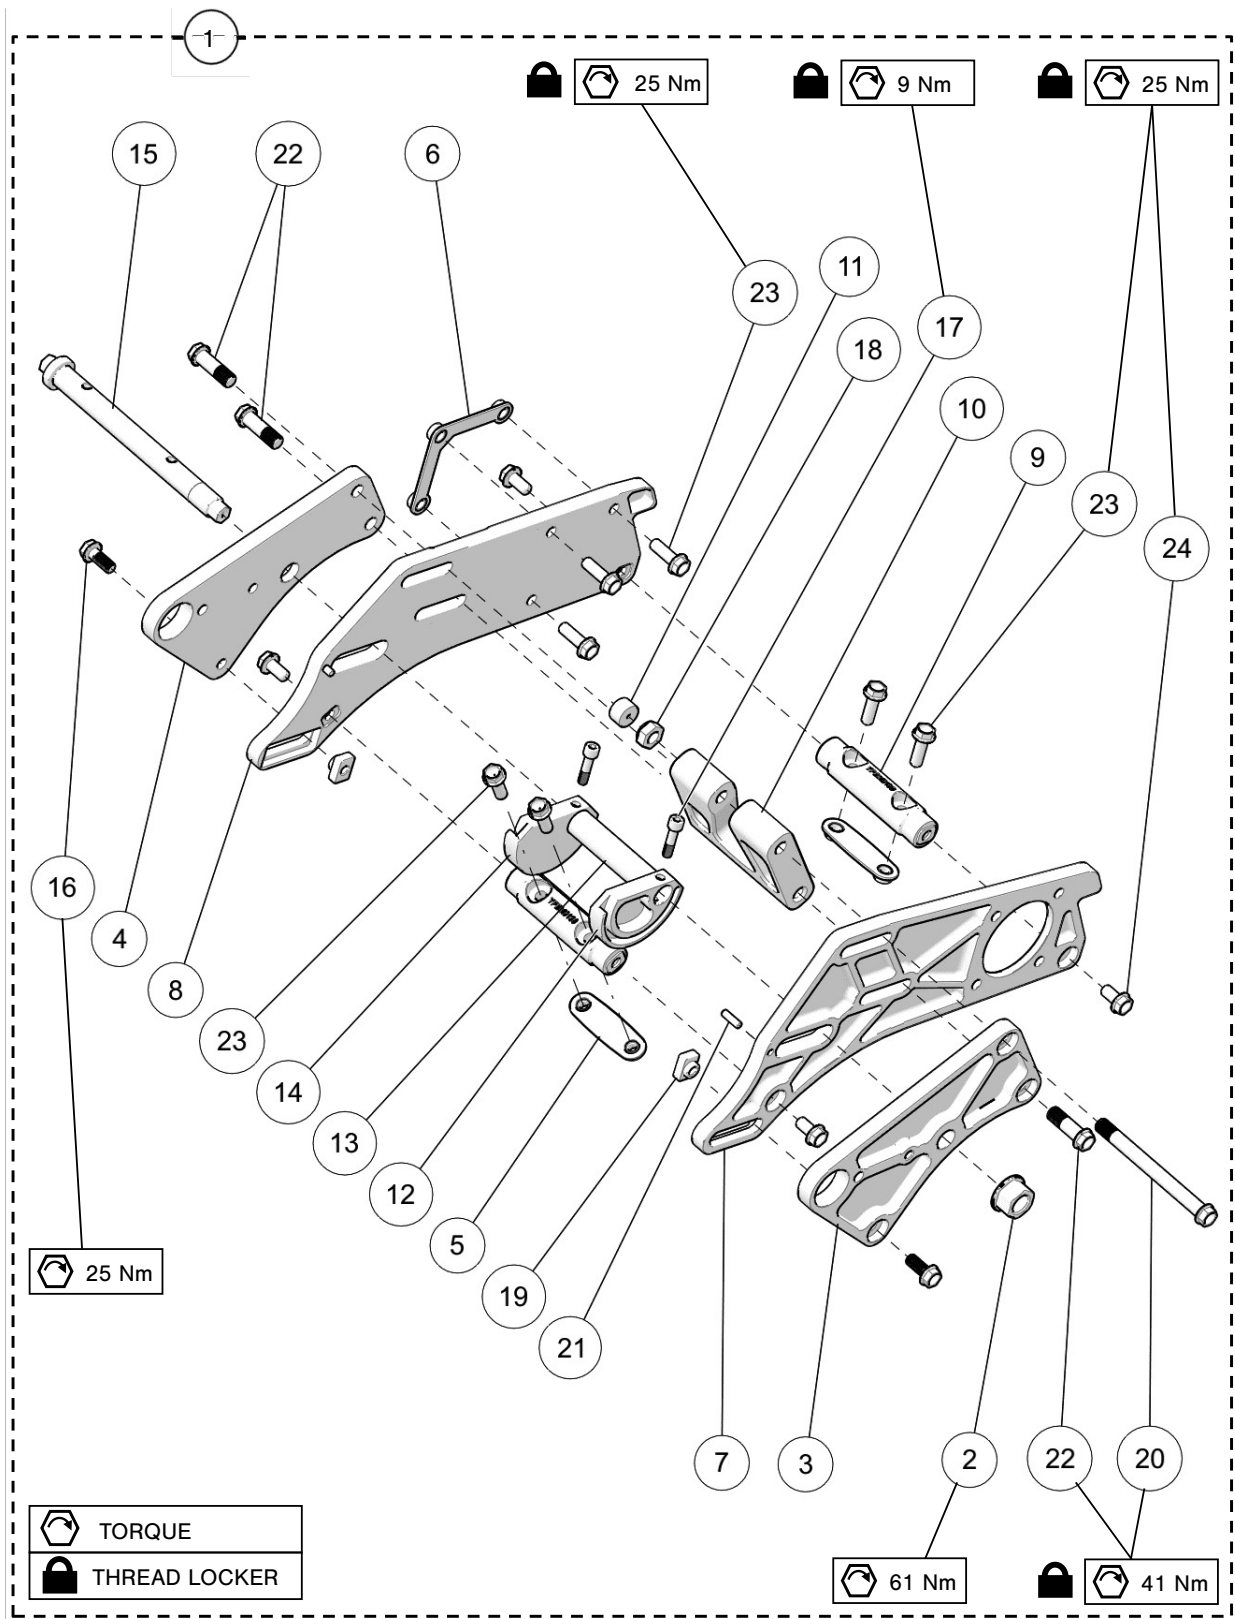

ITEM	PART #	DESCRIPTION	QTY
BIKE MOUNT ASSEMBLY			
1-A	YABM3267	BIKE MOUNT ASSEMBLY 120SS / 129SS	1
1-B	YABM3234	BIKE MOUNT ASSEMBLY 120FR / 126MT / 129FR / 137MT	1
2	YPBM1593	FN, M16-1.5, TI	1
3	YPBM1833BK	BIKE MOUNT PLATE, LH, 2.2 10MM - BLACK	1
4	YPBM1834BK	BIKE MOUNT PLATE, RH, 2.2 10MM - BLACK	1
5	YPBM3112	NUT PLATE, CROSS BAR	2
6	YPBM3114	NUT PLATE, TUNNEL PLATE, RH	1
7-A	YPBM3121	PLATE, TUNNEL SIDE HD, LH	1
7-B	YABM1831CL	PLATE, TUNNEL SIDE 2.2, LH	1
8-A	YPBM3123	PLATE, TUNNEL SIDE HD, RH	1
8-B	YABM3157	PLATE, TUNNEL SIDE 2.2, RH	1
9	YPBM3139	CROSS BAR, HD	2
10	YPBM3201	STRUT MOUNT BLOCK, M10	1
11	YPBM3206	UNTHREADED BUMPER, 11/16" O.D	1
12	YPBM3215	ECCENTRIC CAM, LH	1
13	YPBM3220	ECCENTRIC, CROSS TUBE	1
14	YPBM3226	ECCENTRIC CAM, RH	1
15	YPDR1130CL	BOLT, ECCENTRIC CAM - CLEAR	1
16	YPHW1001	HFCS, M8-1.25X20MM, TI	2
17	YPHW1012	HSCS, M6-1.0X25MM, TI	2
18	YPHW1059	SLN, M10-1.25, TI	1
19	YPHW1129	TN, M8-1.25, TI	2
20	YPHW1599	HFCS, M10-1.25X110MM, TI	1
21	YPHW1712	DP, 3/16" - 5/8", ALLOY STEEL	2
22	YPHW1895	HFCS, M10-1.25X32MM, TI	3
23	YPHW1897	HFCS, M8-1.25X25MM, TI	7
24	YPHW2628	HFCS, M8-1.25X16, TI	4