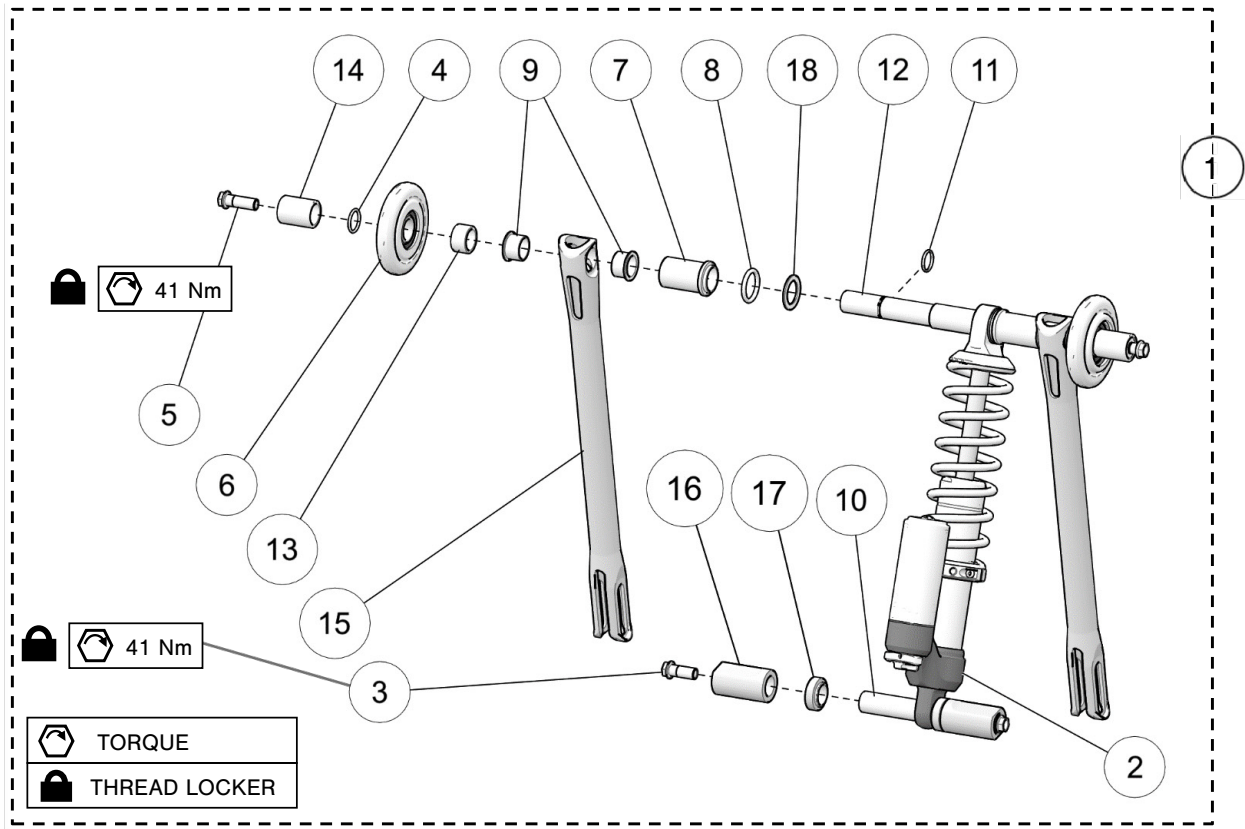

REAR A-ARM ASSEMBLY - YETI 120SS/129SS

ITEM	PART #	DESCRIPTION	QTY
REAR ARM ASSEMBLY - 120SS/129SS			
1	--	SUSPENSION, REAR ARM ASSY, SS	1
2	YASU3291	SHOCK ABSORBER, REAR - ELKA STAGE 5	1
3	YPHW1894	HFCS, M10-1.25X25MM, TI	2
4	YPHW1987	O-RING (#018)	2
5	YPHW2712	HFCS, M10-1.25X30MM, TI	2
6	YPSU1217	WHEEL 3.350"	2
7	YPSU1381	REAR SHAFT INNER PLASTIC SHOCK SPACERS	2
8	YPSU1384	UPPER SHAFT, INNER O-RING SEAL	2
9	YPSU1387	REACTOR NYLON BUSHING, UPPER SHAFT	4
10	YPSU2380CL	LOWER SHOCK SHAFT SS, TI	1
11	YPSU3156	O-RING 1/16, 9/16 ID, 11/16 OD	2
12	YPSU3157	UPPER REAR SHAFT, SS MODEL	1
13	YPSU3158	BUSHING, SUSPENSION, SHORT	2
14	YPSU3159	BUSHING, SUSPENSION	2
15	YPSU3268	REACTOR ARM ALUMINUM	2
16	YPSU3417	SHOCK HEAD SPACER	2
17	YPSU3418	SHOCK HEAD SPACER, T-BUSHING	2
18	YPSU3917	PLASTIC SPACER	2