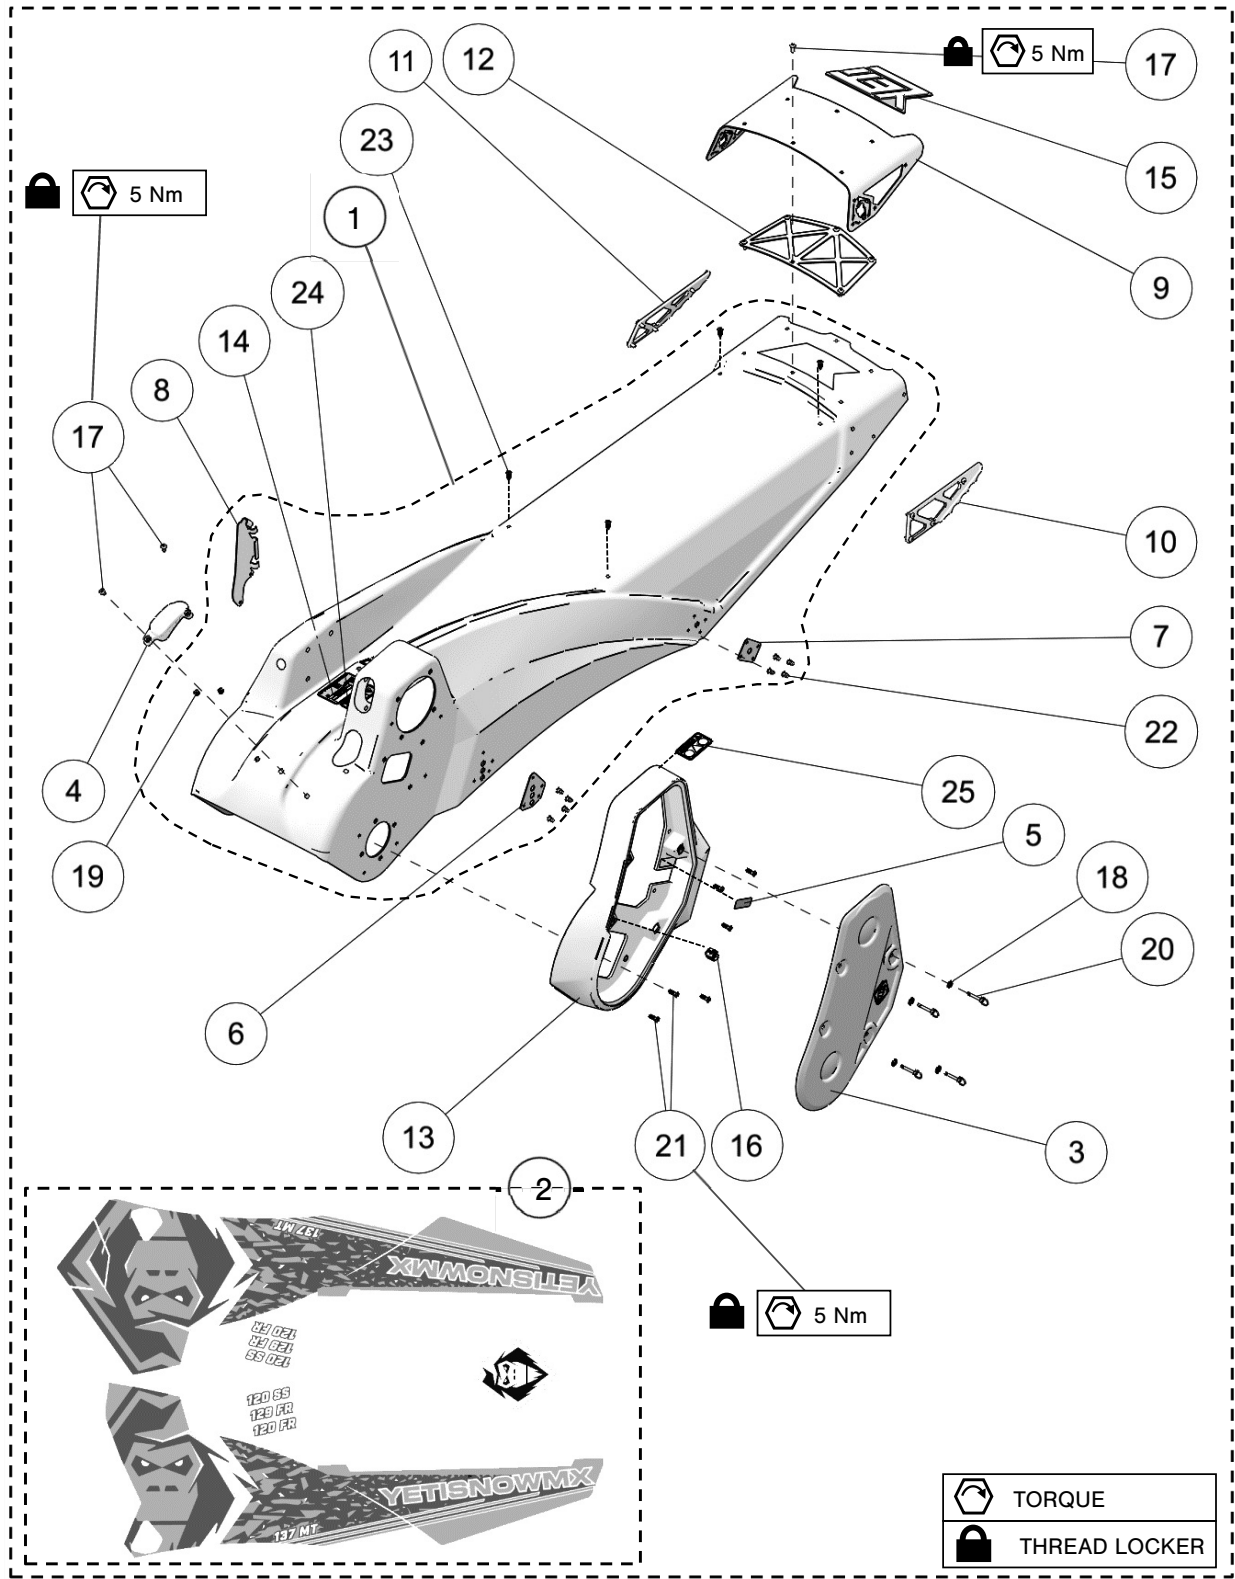

CHASSIS ASSEMBLY - 120SS/129SS

ITEM	PART #	DESCRIPTION	QTY
CHASSIS ASSEMBLY - 120SS/129SS			
1	YACH3921	CHASSIS ASSEMBLY 120SS/129SS	1
2	YADC3508WT	DECAL, YETI SNOWMX 2025, WHITE	1
3	YPCH1107CL	SYNCRODRIVE COVER - CLEAR	1
4	YPCH1578	CHAIN SLIDER	1
5	YPCH1643	DECAL, SYNCRODRIVE DEFLECTION	1
6	YPCH2553	SUSPENSION MOUNT PLATE, FRONT M10	2
7	YPCH2554	SUSPENSION MOUNT PLATE, REAR M10	2
8	YPCH3419	BRAKE LINE PROTECTOR	1
9	YPCH3163	BUMPER, FORMED PLATE	1
10	YPCH3164	BUMPER, LEFT HANDLE	1
11	YPCH3165	BUMPER, RIGHT HANDLE	1
12	YPCH3166	NUT PLATE, BUMPER ASSY	1
13	YPCH3354	BELT DEFLECTOR, SYNCRODRIVE SS	1
14	--	PLATE - SERIAL MY2025	1
15	YPDC3144	YETI - FOAM	1
16	YPHW1348	1/4 TURN RECEPTACLE	4
17	YPHW1573	HSBS, M5-0.8X12MM, 10.9, SS	16
18	YPHW1586	1/4 TURN FASTENER PUSH ON RETAINER S/S	4
19	YPHW1598	RN, M5-0.8X9.4MM, ZP	2
20	YPHW1676	1/4 TURN FASTENER, 27MM	4
21	YPHW1769	HSLs, M5-0.8X16MM, TI	6
22	YPHW2578	RIVET, 3/16", SS	16
23	YPHW3190	WEATHERSTRIP RETAINER	4
24	1083-00-0067	STICKER - DO NOT LOOSEN	1
25	1083-00-8302	STICKER - WARNING	1