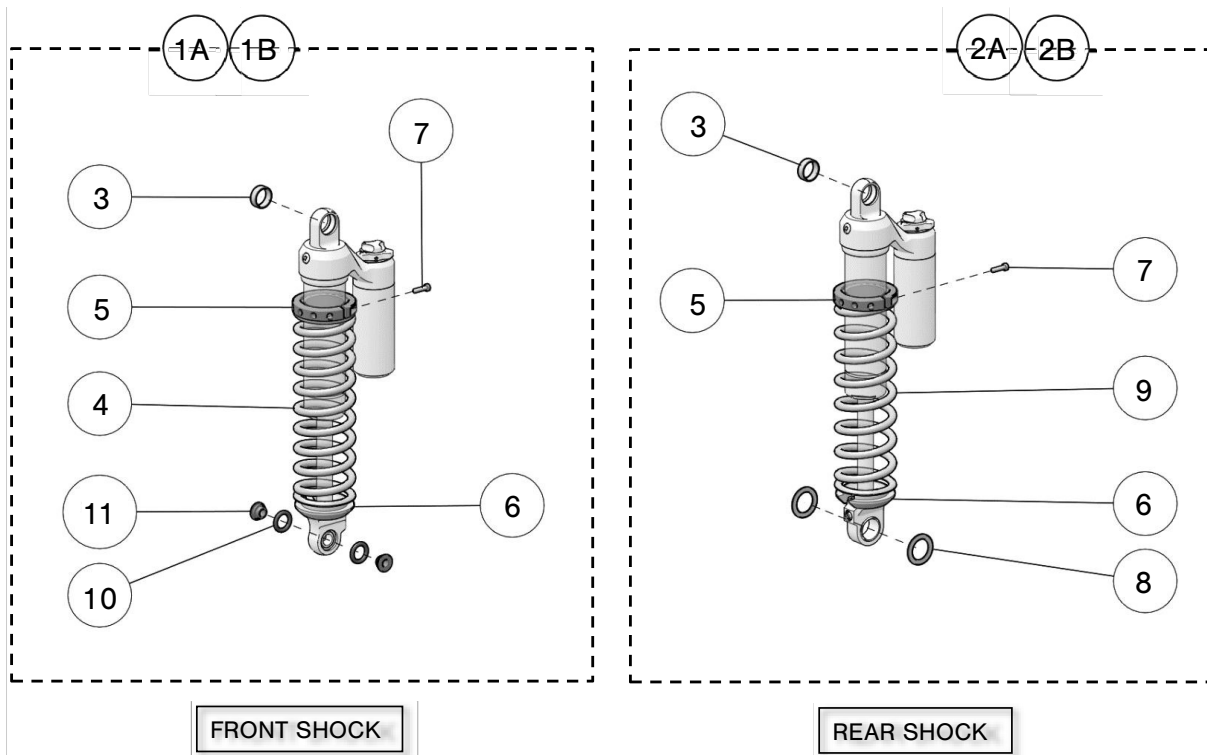

SHOCK ABSORBER PARTS

ITEM	PART #	DESCRIPTION	QTY
SHOCK ABSORBER PARTS			
1A	YASU3352	SHOCK ABSORBER, FRONT - ELKA STAGE 3	1
1B	YASU3280	SHOCK ABSORBER, FRONT - ELKA STAGE 5	1
2A	YASU3351	SHOCK ABSORBER, REAR - ELKA STAGE 3	1
2B	YASU3291	SHOCK ABSORBER, REAR - ELKA STAGE 5	1
3	YPSU3251	SHOCK HEAD SLEEVE BEARING	2
4	YPSU3254	MAIN SPRING, FRONT SHOCK	1
5	YPSU3910	PRELOAD RING	1
6	YPSU3911	SPRING CLIP	1
7	YPSU3915	RING BOLT	1
8	YPSU3917	PLASTIC SPACER	2
9	YPSU3921	MAIN SPRING, REAR SHOCK	1
10	YPSU3926	O-RING	2
11	YPSU3927	SPACER	2