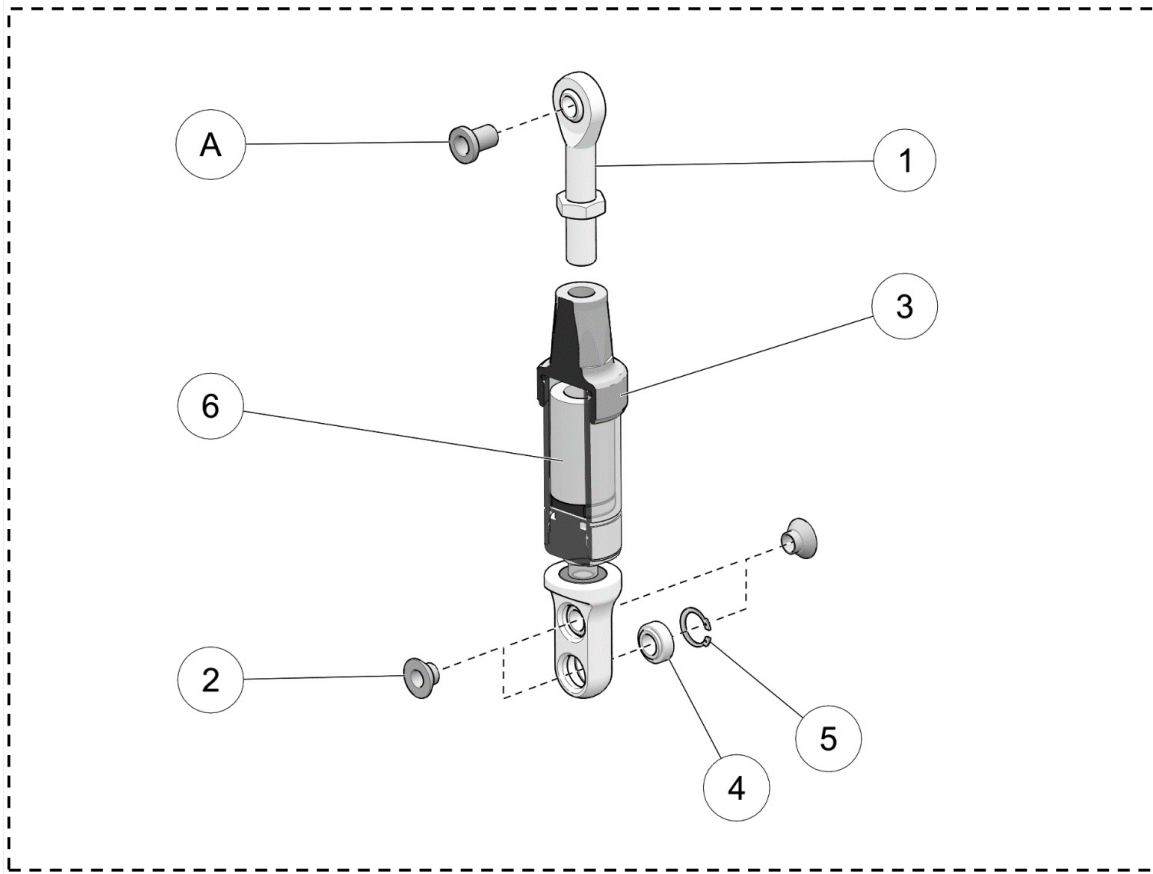

SOFT STRUT ASSEMBLY

ITEM	PART #	DESCRIPTION	QTY
SOFT STRUT ASSEMBLY			
1	1047-16-1065	ROD END, M16-1.5X65, ASSY	1
2	YPSU3208	SOFT STRUT EYELET BUSHING	2
3	YPSU3240	SOFT STRUT, ASSEMBLY	1
4	YPSU3244	BEARING GE12UK	2
5	YPSU3249	RETAINING RING R4000-87ZP	2
6	YPSU3934	SOFT STRUT, BUSHING	1
BIKE SPECIFIC SOFT STRUT ASSEMBLY PARTS * SEE YETISNOWMX.CA/YETIVERTER *			
A	--	T-BUSHING, ANTI-ROTATION	1