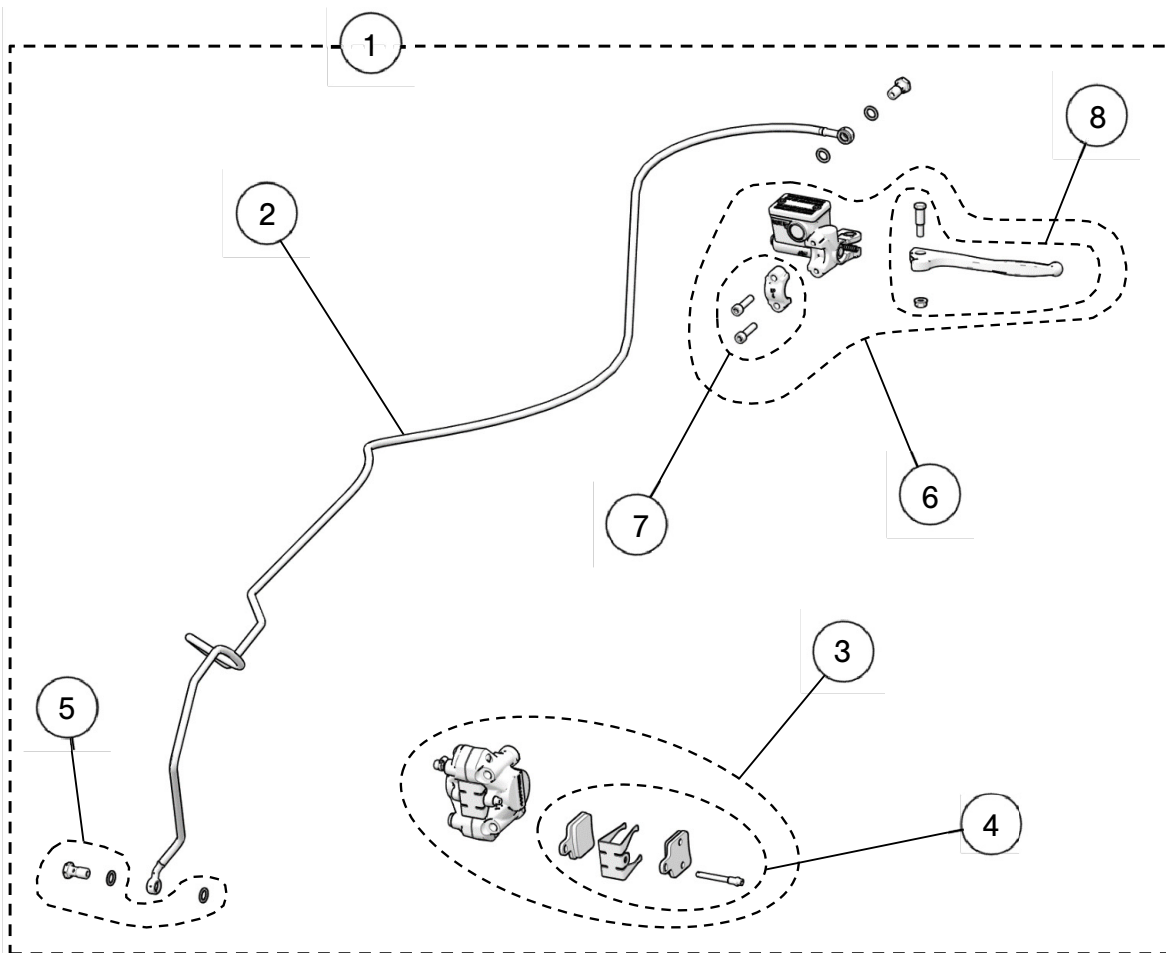

BRAKE SYSTEM ASSEMBLY - YETI 120FR / 129FR / 137MT

ITEM	PART #	DESCRIPTION	QTY
BRAKE SYSTEM ASSY - STANDARD			
1	1086-00-9073	BRAKE, SYSTEM ASSY, 78"	1
2	1086-00-9185	BRAKE LINE ASS'Y, 1847 MM	1
3	7086-00-9010	S-KIT, BRAKE CALIPER	1
4	7086-00-9011	S-KIT, BREAK PADS	1
5	7086-00-9013	S-KIT, BRAKE LINE FASTENERS	2
6	7086-00-9017	S-KIT, MASTER CYLINDER	1
7	7086-00-9025	S-KIT, MASTER CYLINDER, CLAMP	11
8	7086-00-9033	S-KIT, BRAKE LEVERS-KIT, LEVER	1